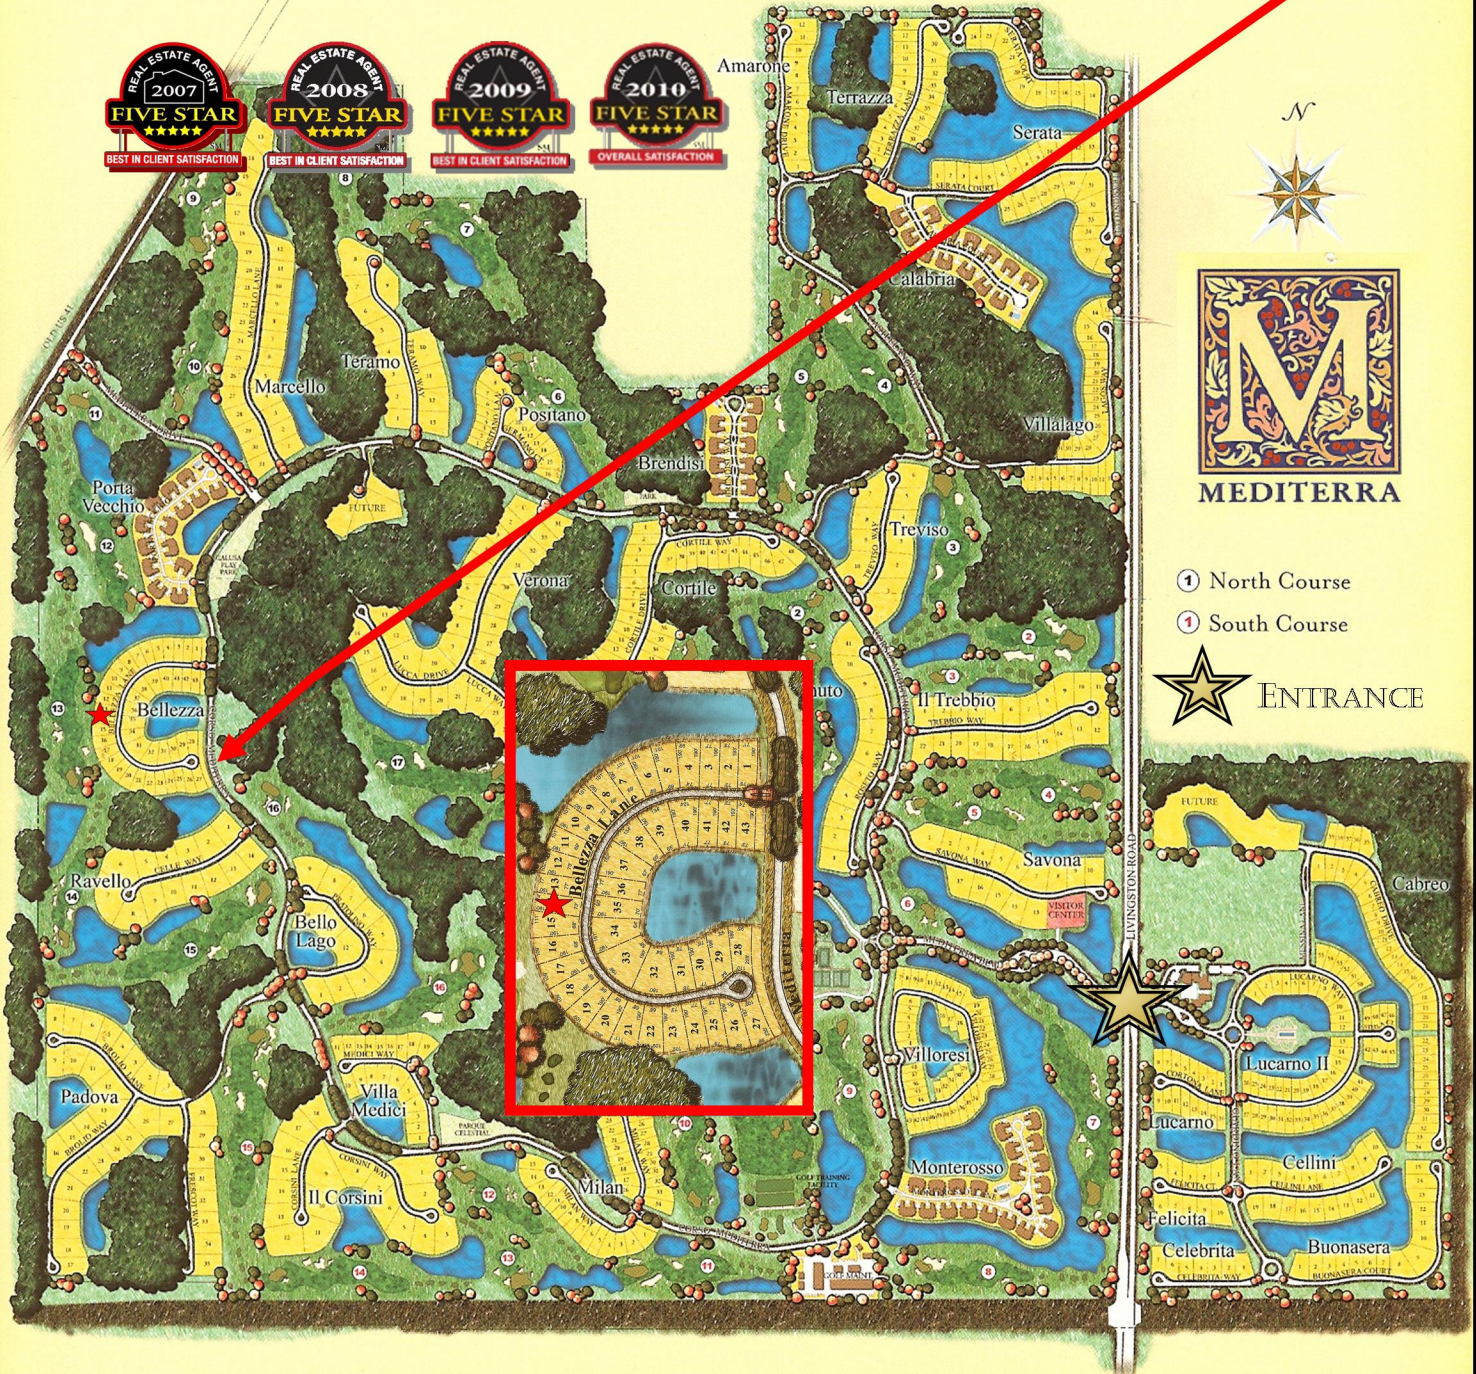

Pam Weekly
239-877-4253

Roy Weekly
239-877-4254

WEEKLY
REALTY GROUP LLC

Office: 239-793-8762

Roy@TeamWeekly.com

Pam@TeamWeekly.com

BELLEZZA

14854 Bellezza Lane

- ④ North Course
- ① South Course

Single-family Neighborhoods

- | | | |
|------------|------------|---------|
| Amarone | Cortile | Ravello |
| Bello Lago | Felicita | Savona |
| Benvenuto | Il Corsini | Serata |
| Buonasera | Il Trebbio | Teramo |
| Celebrita | Marcello | Treviso |
| Cellini | Padova | Verona |

- | | |
|----------|---------------|
| Brendisi | Monterosso |
| Calabria | Porta Vecchio |

All information deemed reliable but not guaranteed and should be independently verified.

www.TeamWeekly.com