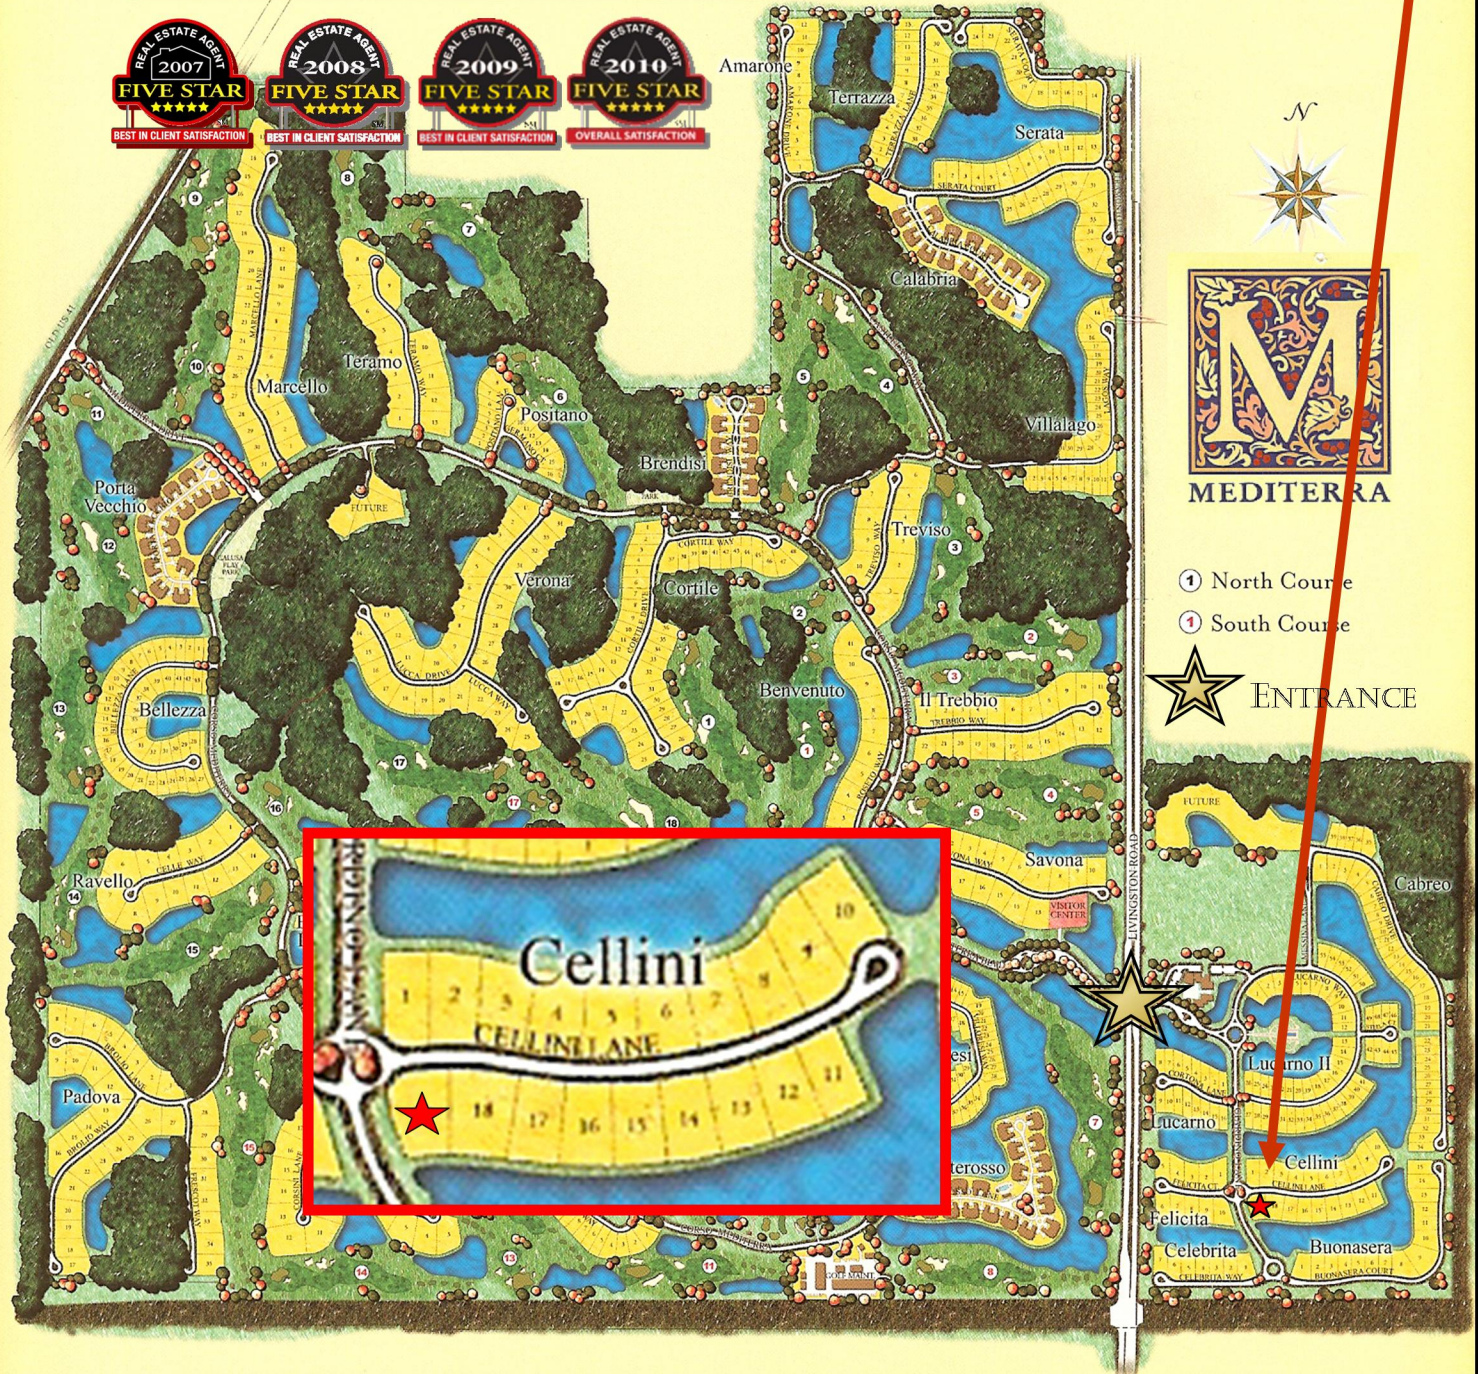

Single-family Neighborhoods

Amarone	Cortile	Ravello
Bello Lago	Felicita	Savona
Benvenuto	Il Corsini	Serata
Buonasera	Il Trebbio	Teramo
Celebrita	Marcello	Treviso
Cellini	Padova	Verona

Single-family Villa Neighborhoods

Bellezza	Medici	Terrazza
Cabreo	Milan	Villalago
Lucarno	Positano	Villoresi

Coach Home Neighborhoods

Brendisi	Monterosso
Calabria	Porta Vecchio

All information deemed reliable but not guaranteed and should be independently verified.