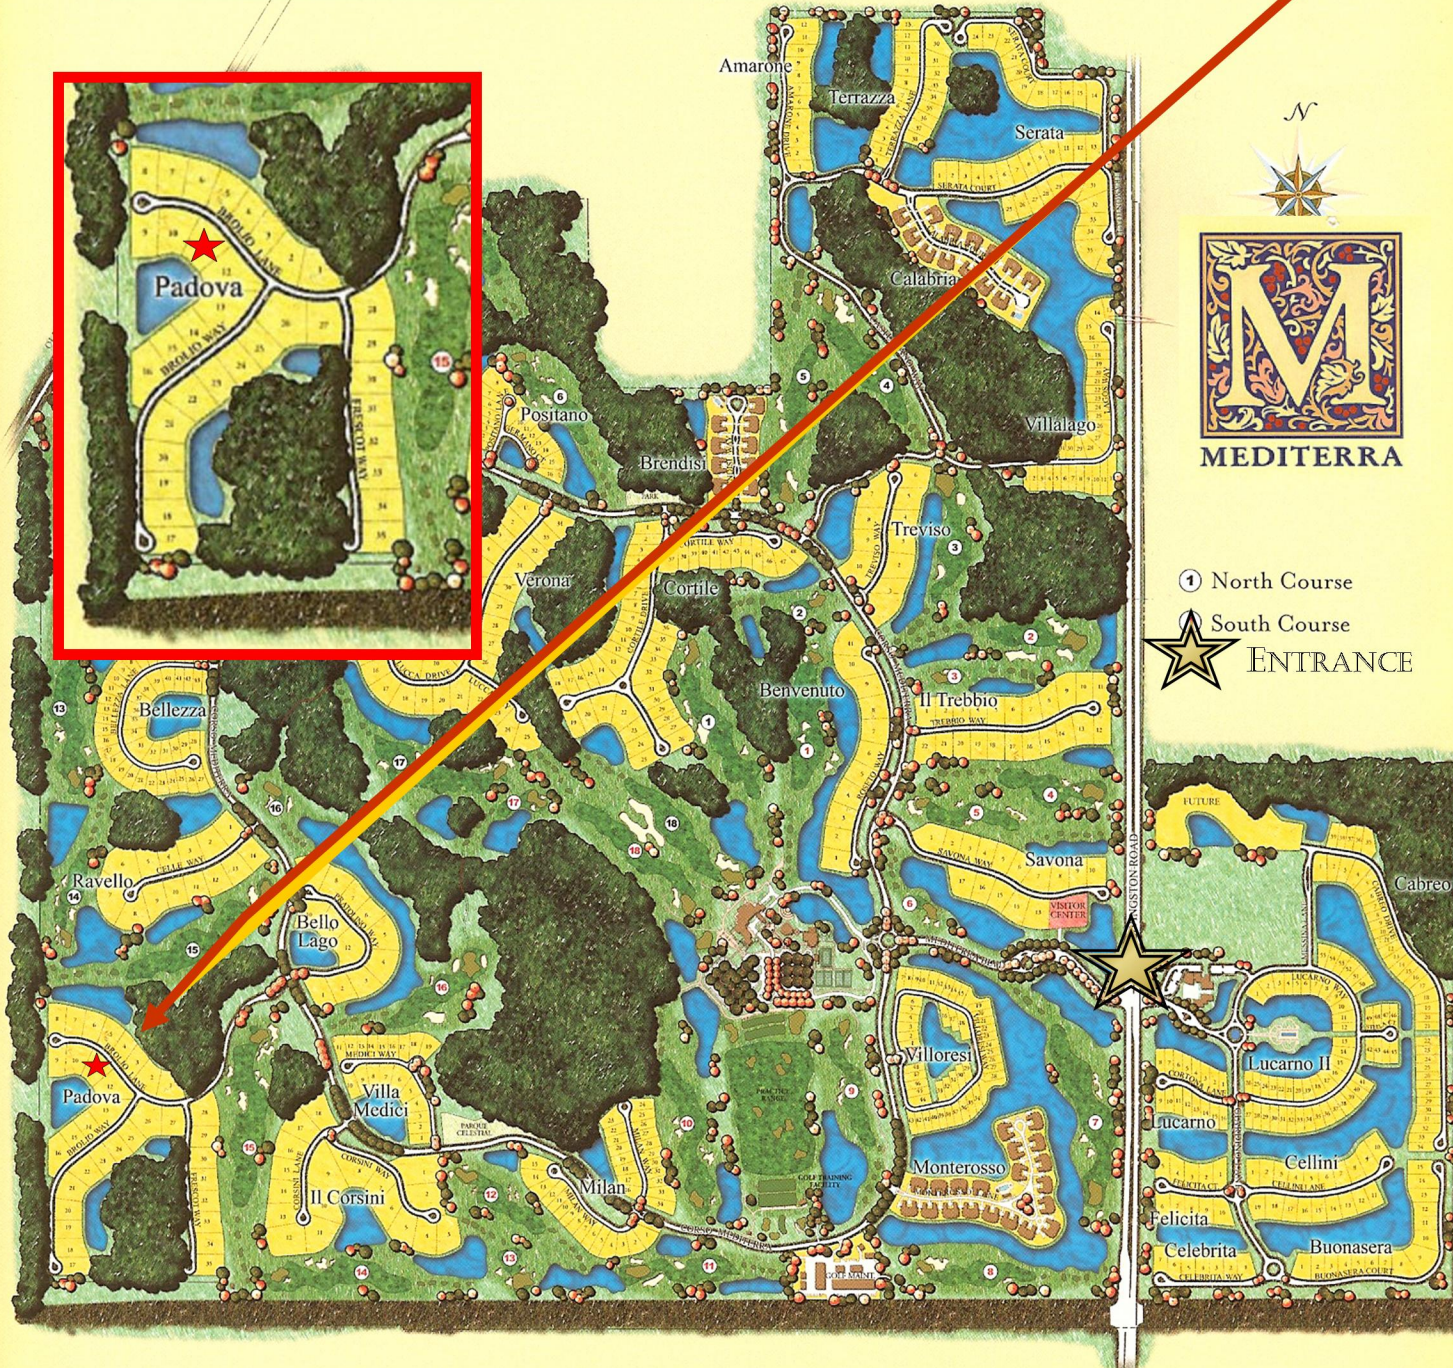

Pam Weekly
239-877-4253

Roy Weekly
239-877-4254

WEEKLY

REALTY GROUP LLC

Office: 239-793-8762

Roy@TeamWeekly.com

Pam@TeamWeekly.com

PADOVA
15150 Brolio Lane

① North Course
② South Course
★ ENTRANCE

Single-family Neighborhoods

- | | | |
|------------|------------|---------|
| Amarone | Cortile | Ravello |
| Bello Lago | Felicità | Savona |
| Benvenuto | Il Corsini | Serata |
| Buonasera | Il Trebbio | Teramo |
| Celebrità | Marcello | Treviso |
| Cellini | Padova | Verona |