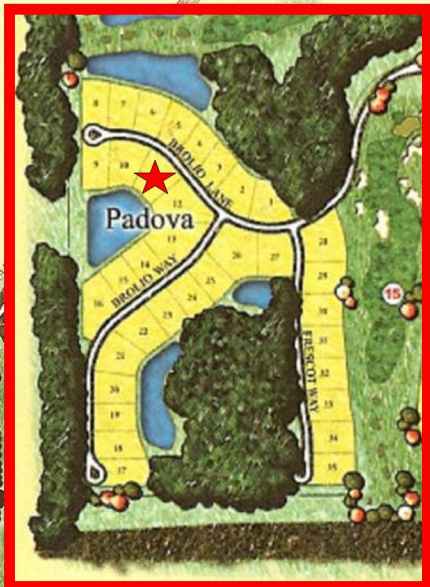

Pam Weekly
239-877-4253

Roy Weekly
239-877-4254

WEEKLY

REALTY GROUP LLC

Office: 239-793-8762

Roy@TeamWeekly.com

Pam@TeamWeekly.com

PADOVA
15150 Brolio Lane

① North Course
② South Course
★ ENTRANCE

Single-family Neighborhoods

- | | | |
|------------|------------|---------|
| Amarone | Cortile | Ravello |
| Bello Lago | Felicità | Savona |
| Benvenuto | Il Corsini | Serata |
| Buonasera | Il Trebbio | Teramo |
| Celebrità | Marcello | Treviso |
| Cellini | Padova | Verona |