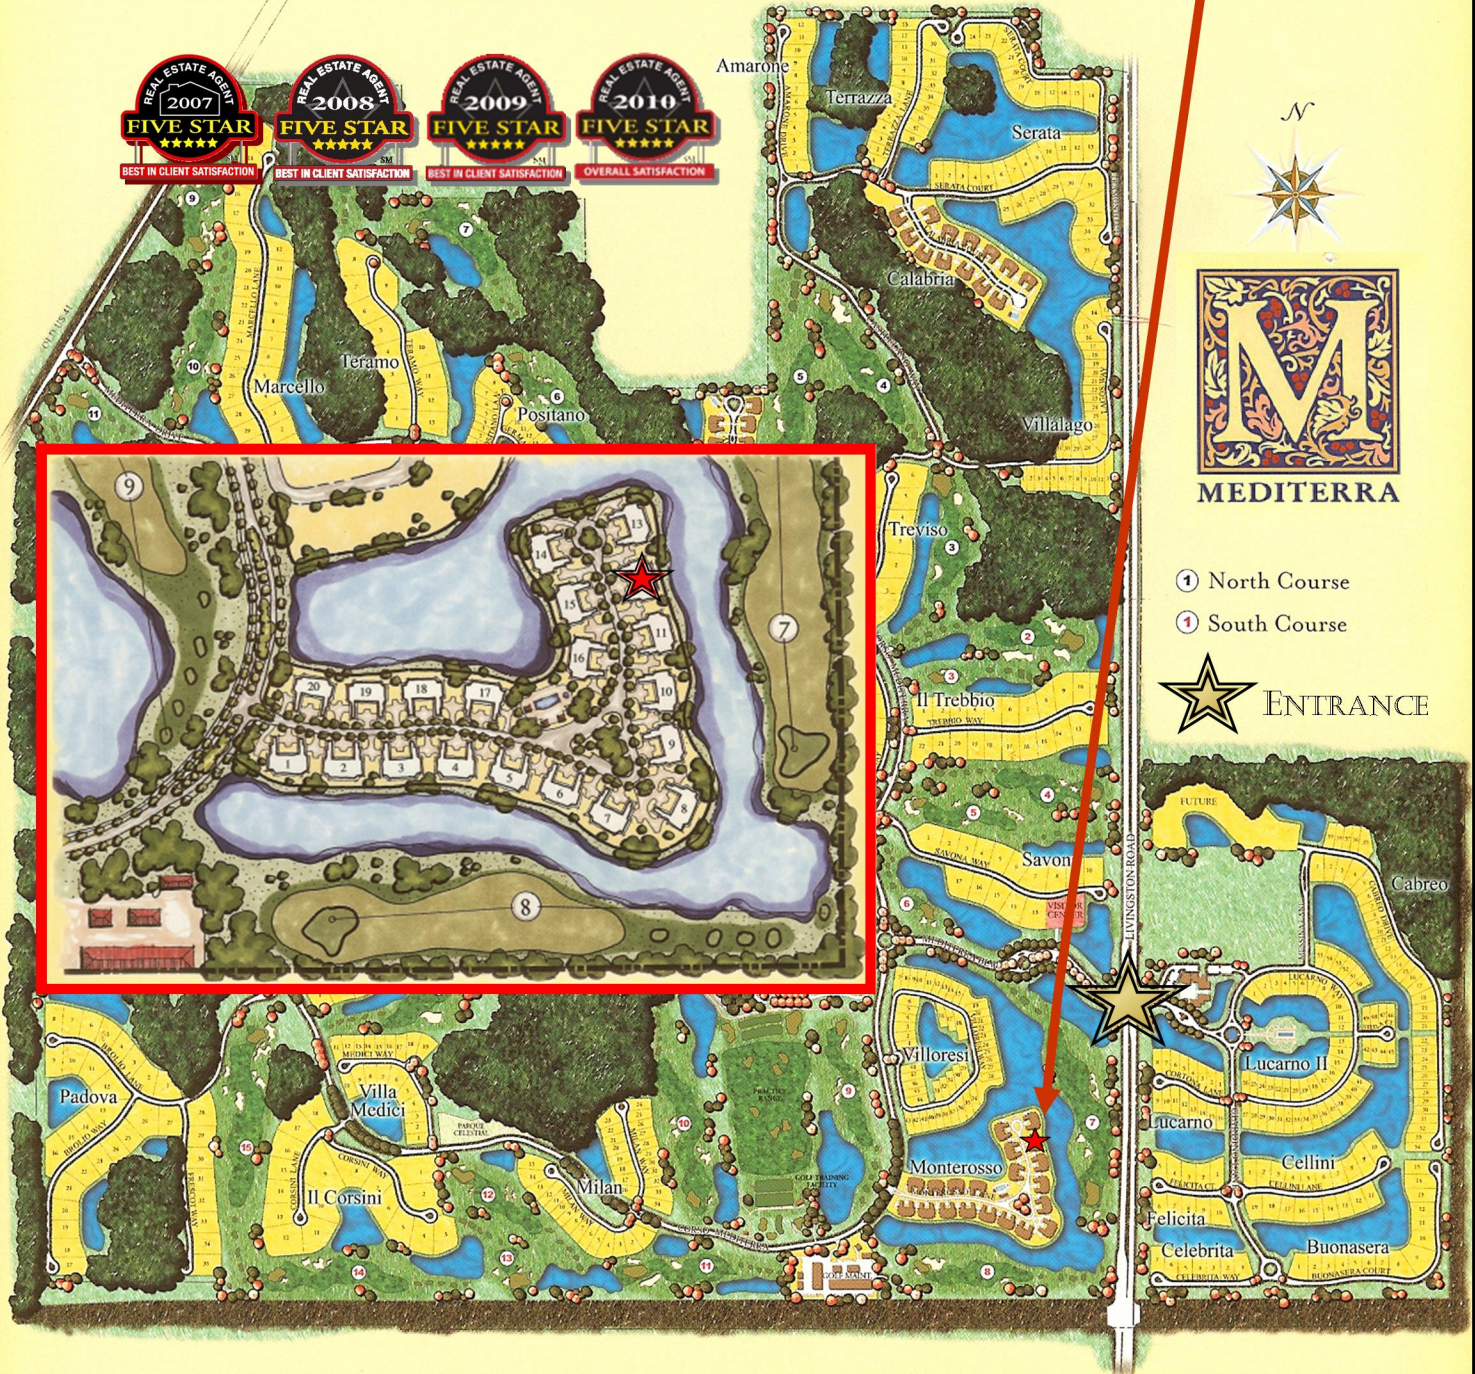

MEDITERRA

- ① North Course
- ② South Course

Single-family Neighborhoods

- | | | |
|------------|------------|---------|
| Amarone | Cortile | Ravello |
| Bello Lago | Felicita | Savona |
| Benvenuto | Il Corsini | Serata |
| Buonasera | Il Trebbio | Teramo |
| Celebrita | Marcello | Treviso |
| Cellini | Padova | Verona |

- | | |
|----------|---------------|
| Brendisi | Monterosso |
| Calabria | Porta Vecchio |

All information deemed reliable but not guaranteed and should be independently verified.

www.TeamWeekly.com