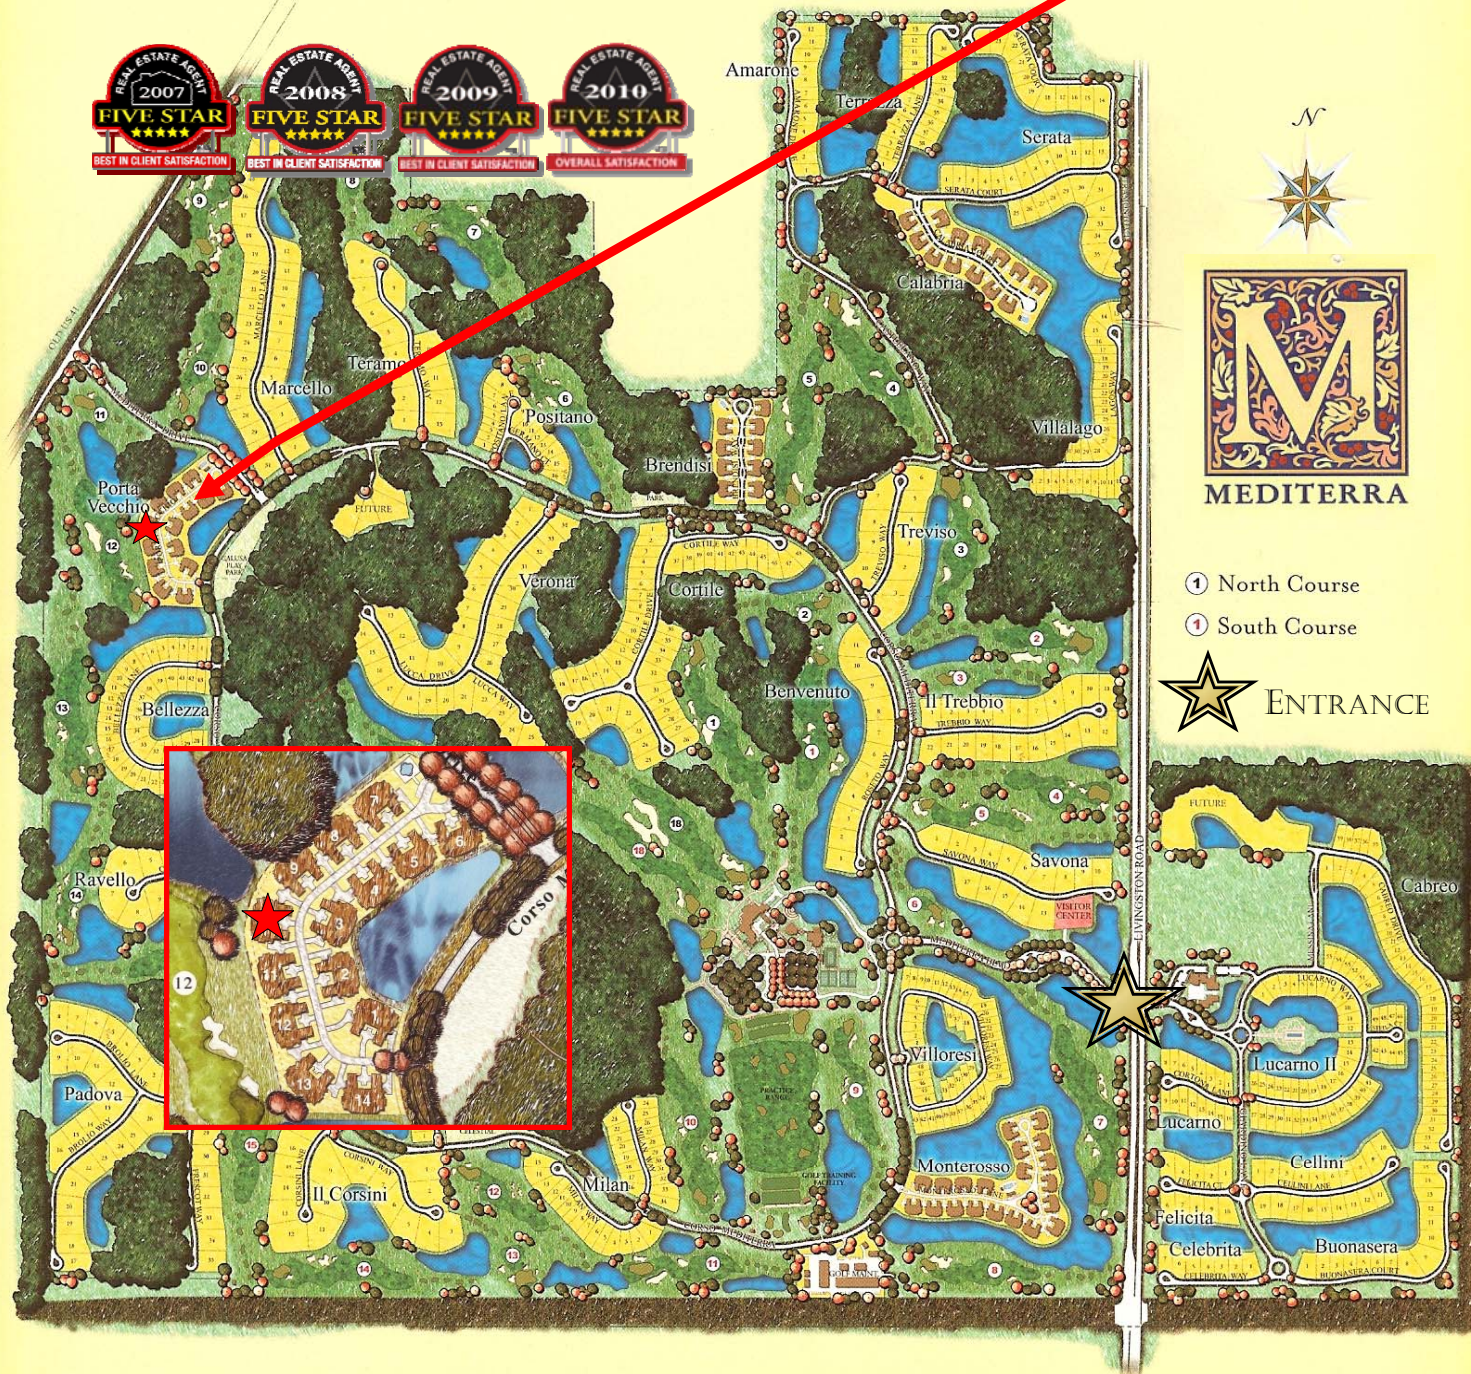

17025 Porta Vecchio #101

MEDITERRA

① North Course

② South Course

ENTRANCE

Single-family Neighborhoods

- | | | |
|------------|------------|---------|
| Amarone | Cortile | Ravello |
| Bello Lago | Felicità | Savona |
| Benvenuto | Il Corsini | Serata |
| Buonasera | Il Trebbio | Teramo |
| Celebrita | Marcello | Treviso |
| Cellini | Padova | Verona |

- | | |
|----------|---------------|
| Brendisi | Monterosso |
| Calabria | Porta Vecchio |

All information deemed reliable but not guaranteed and should be independently verified.

www.TeamWeekly.com