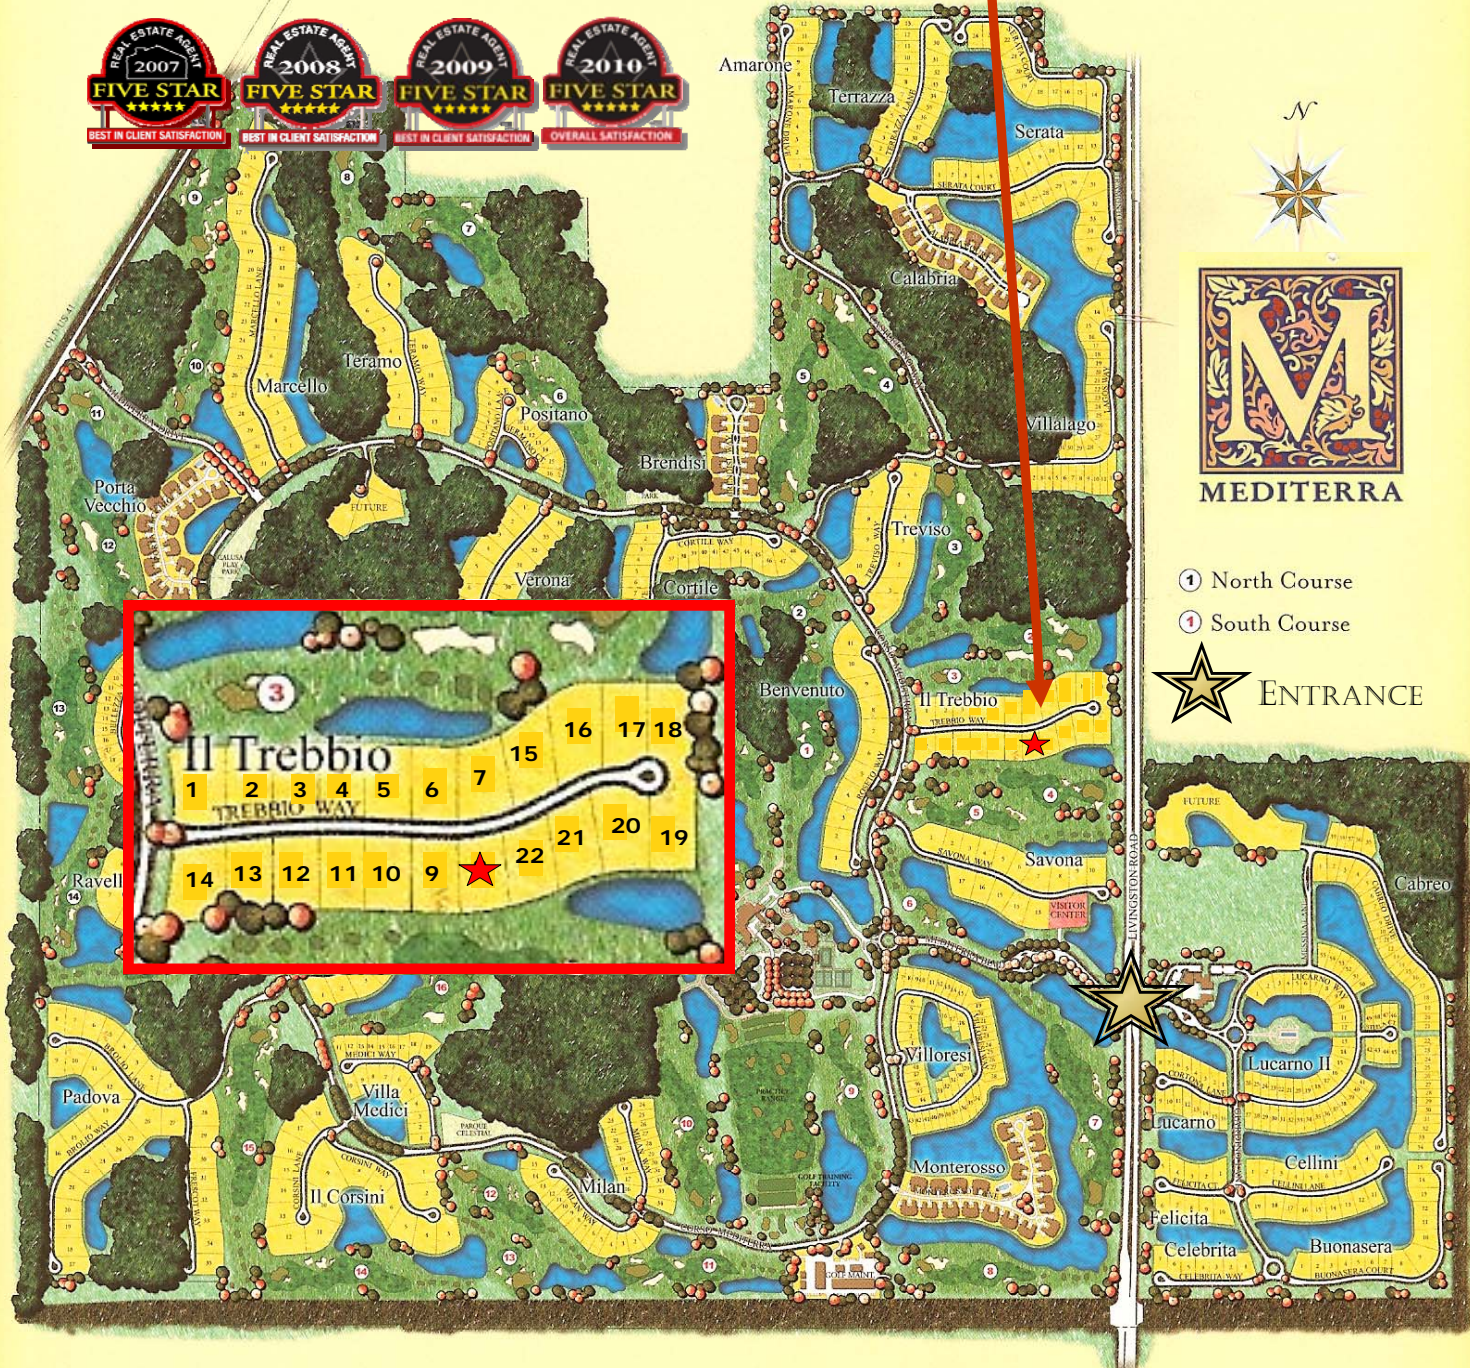

**Pam Weekly**  
239-877-4253

**Roy Weekly**  
239-877-4254

**WEEKLY**  
REALTY GROUP LLC

Office: 239-793-8762

Roy@TeamWeekly.com

Pam@TeamWeekly.com

**IL TREBBIO**  
16028 Trebbio Way

*Single-family Neighborhoods*

- |            |            |         |
|------------|------------|---------|
| Amarone    | Cortile    | Ravello |
| Bello Lago | Felicita   | Savona  |
| Benvenuto  | Il Corsini | Serata  |
| Buonasera  | Il Trebbio | Teramo  |
| Celebrita  | Marcello   | Treviso |
| Cellini    | Padova     | Verona  |

*Poach Home Neighborhoods*

- |          |               |
|----------|---------------|
| Brendisi | Monterosso    |
| Calabria | Porta Vecchio |

All information deemed reliable but not guaranteed and should be independently verified.