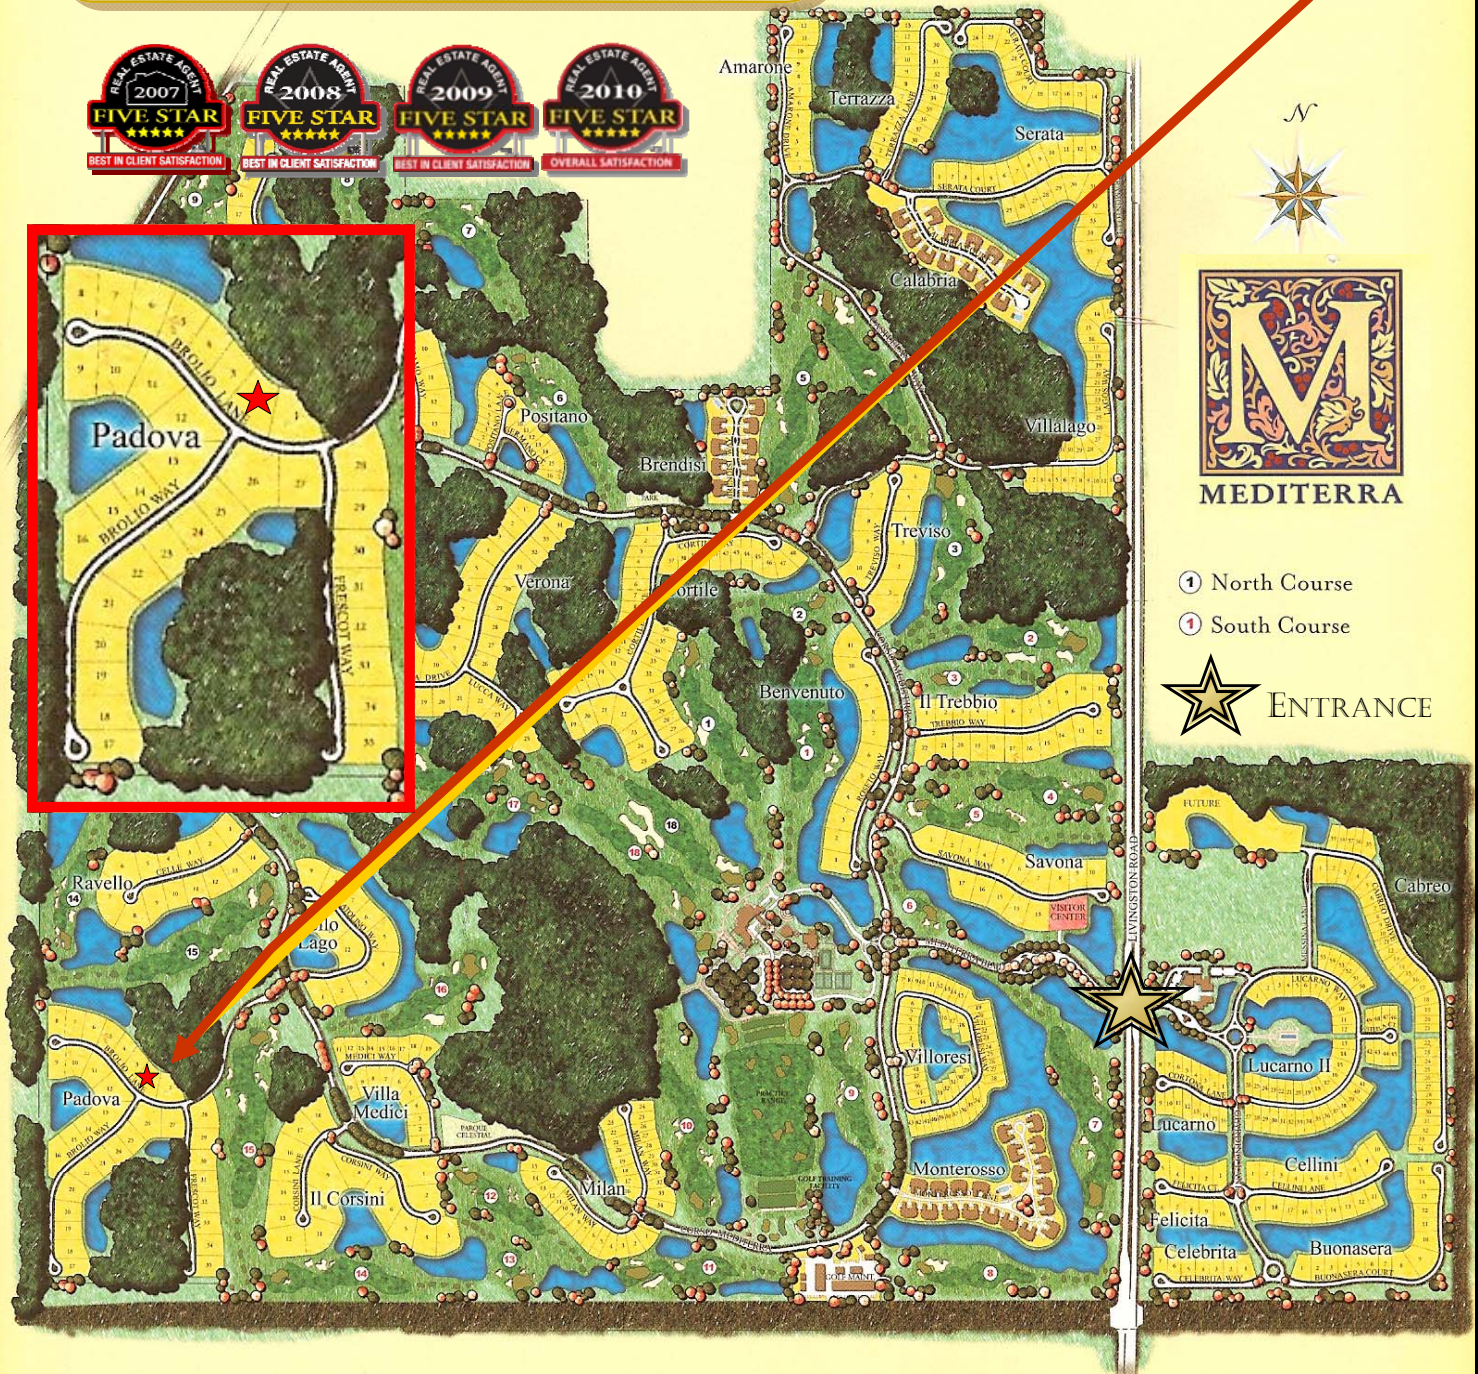

**Pam Weekly**  
239-877-4253

**Roy Weekly**  
239-877-4254

**WEEKLY**  
REALTY GROUP LLC

Office: 239-793-8762

Roy@TeamWeekly.com

Pam@TeamWeekly.com

**PADOVA**  
15143 Brolio Lane

① North Course

② South Course

*Single-family Neighborhoods*

Amarone	Cortile	Ravello
Bello Lago	Felicità	Savona
Benvenuto	Il Corsini	Serata
Buonasera	Il Trebbio	Teramo
Celebrita	Marcello	Treviso
Cellini	Padova	Verona

*Single-family Villa Neighborhoods*

Bellezza	Medici	Terrazza
Cabreo	Milan	Villalago
Lucarno	Positano	Villoresi

*Coach Home Neighborhoods*

Brendisi	Monterosso
Calabria	Porta Vecchio

All information deemed reliable but not guaranteed and should be independently verified.