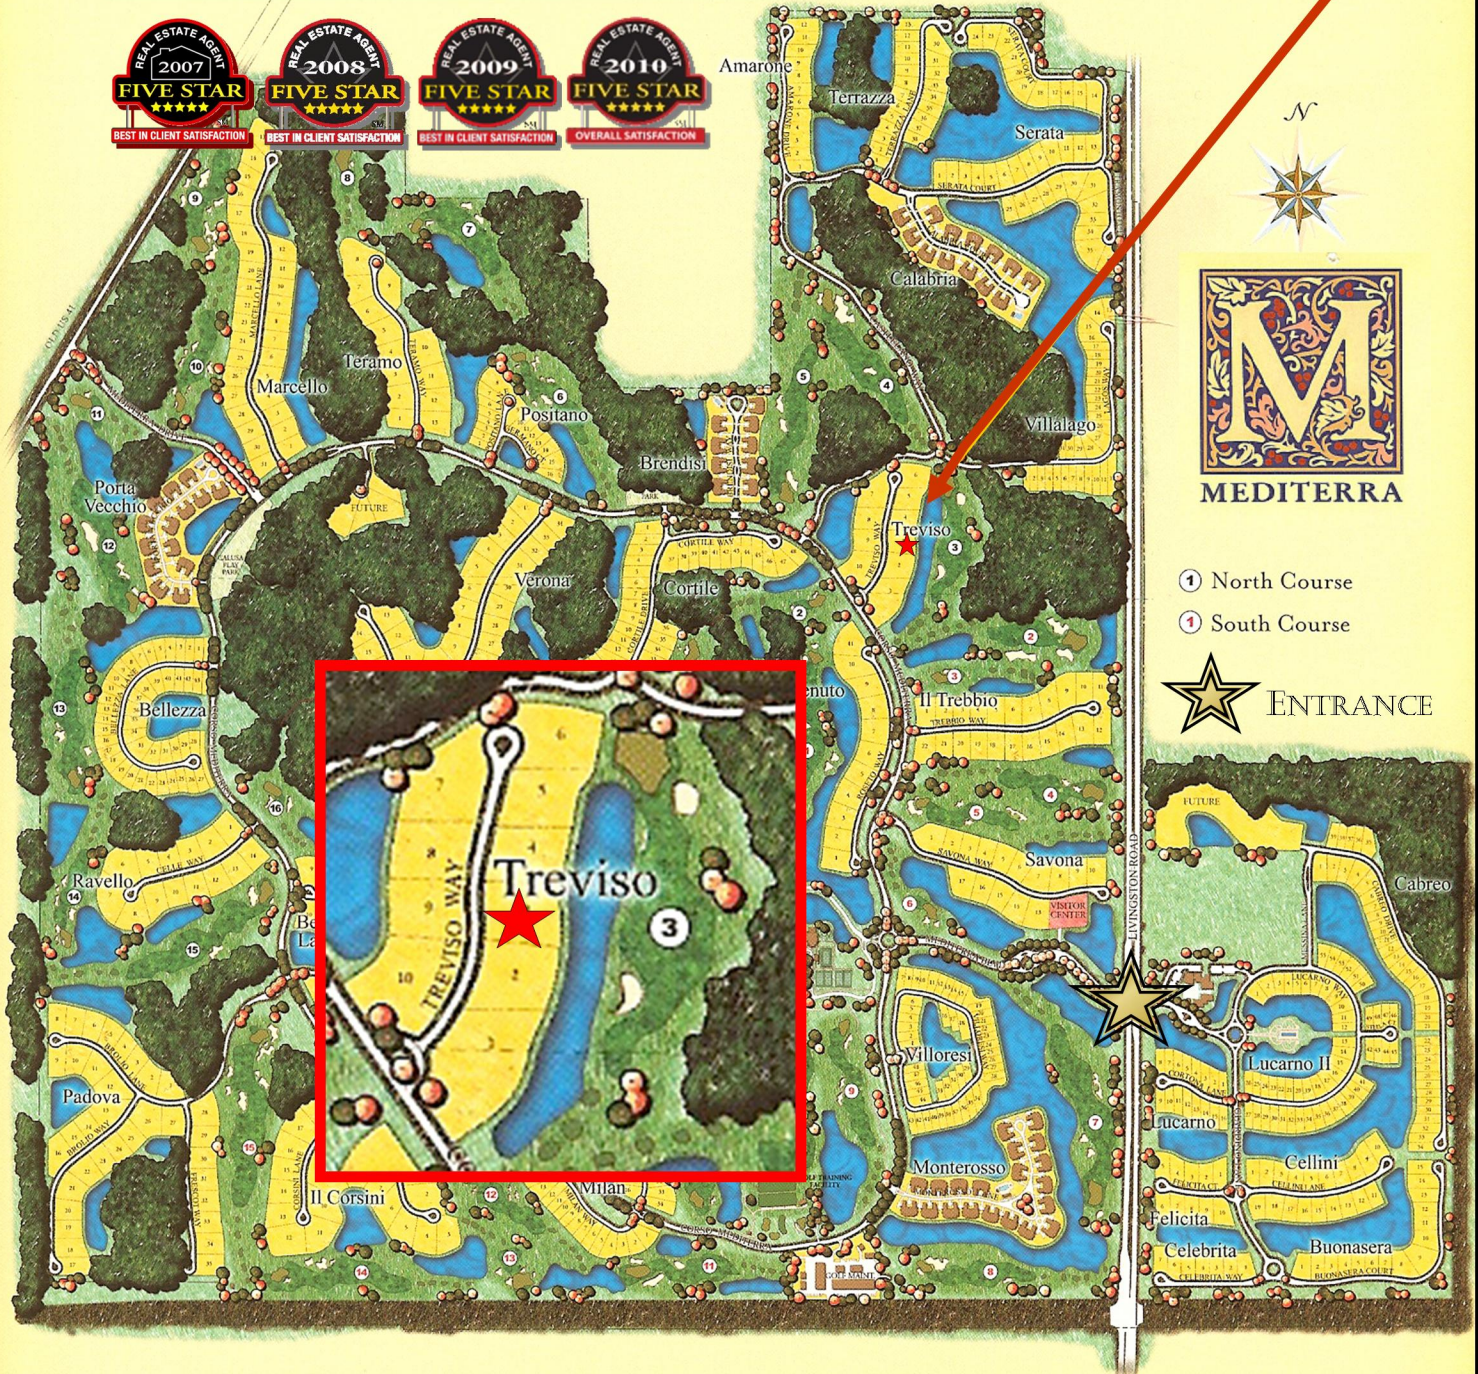

17004 Treviso Way

MEDITERRA

- Ⓝ North Course
- Ⓢ South Course

ENTRANCE

Single-family Neighborhoods

- | | | |
|------------|------------|---------|
| Amarone | Cortile | Ravello |
| Bello Lago | Felicita | Savona |
| Benvenuto | Il Corsini | Serata |
| Buonasera | Il Trebbio | Teramo |
| Celebrita | Marcello | Treviso |
| Cellini | Padova | Verona |

- | | |
|----------|---------------|
| Brendisi | Monterosso |
| Calabria | Porta Vecchio |

All information deemed reliable but not guaranteed and should be independently verified.

www.TeamWeekly.com