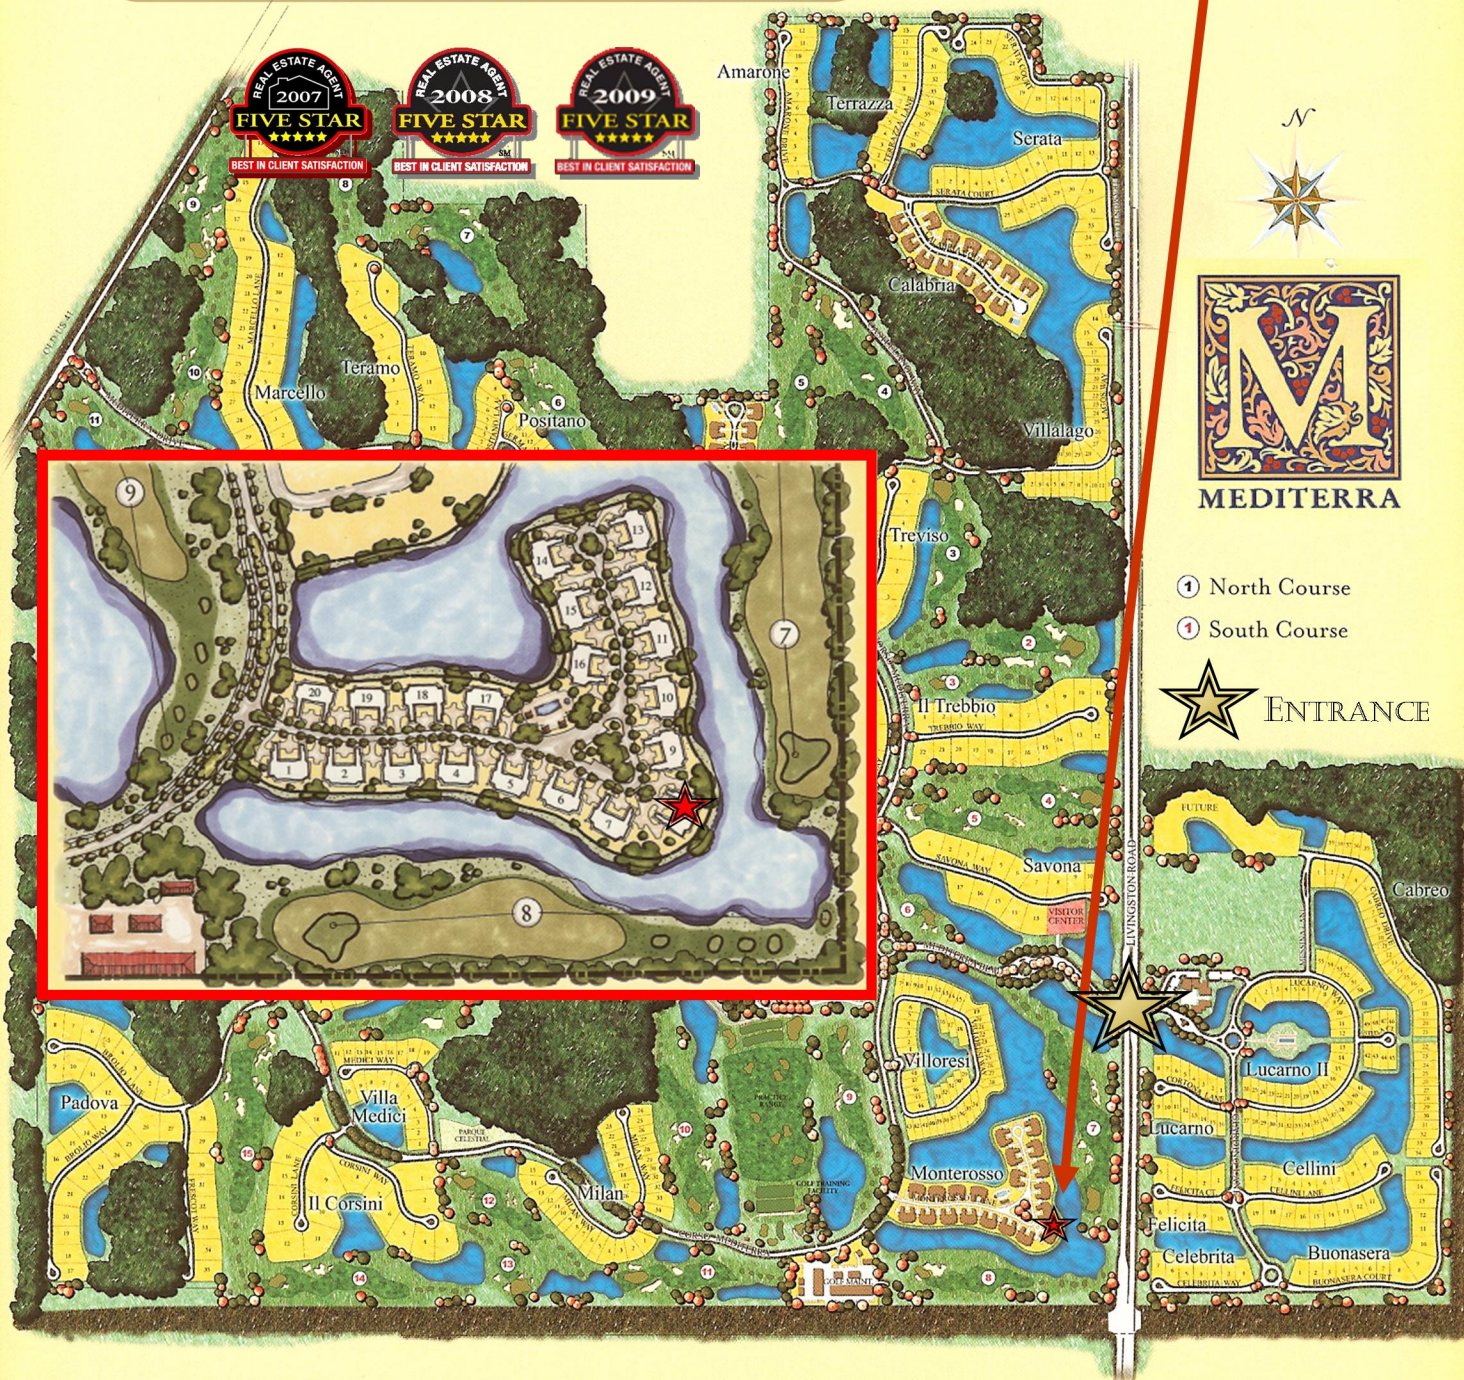

15528 Monterosso Ln #201

MEDITERRA

① North Course

② South Course

ENTRANCE

Single-family Neighborhoods

- | | | |
|------------|------------|---------|
| Amarone | Cortile | Ravello |
| Bello Lago | Felicità | Savona |
| Benvenuto | Il Corsini | Serata |
| Buonasera | Il Trebbio | Teramo |
| Celebrità | Marcello | Treviso |
| Cellini | Padova | Verona |

Single-family Villa Neighborhoods

- | | | |
|----------|----------|-----------|
| Bellezza | Medici | Terrazza |
| Cabreo | Milan | Villalago |
| Lucarno | Positano | Villoresi |

Coach Home Neighborhoods

- | | |
|----------|---------------|
| Brendisi | Monterosso |
| Calabria | Porta Vecchio |

All information deemed reliable but not guaranteed and should be independently verified.

www.TeamWeekly.com