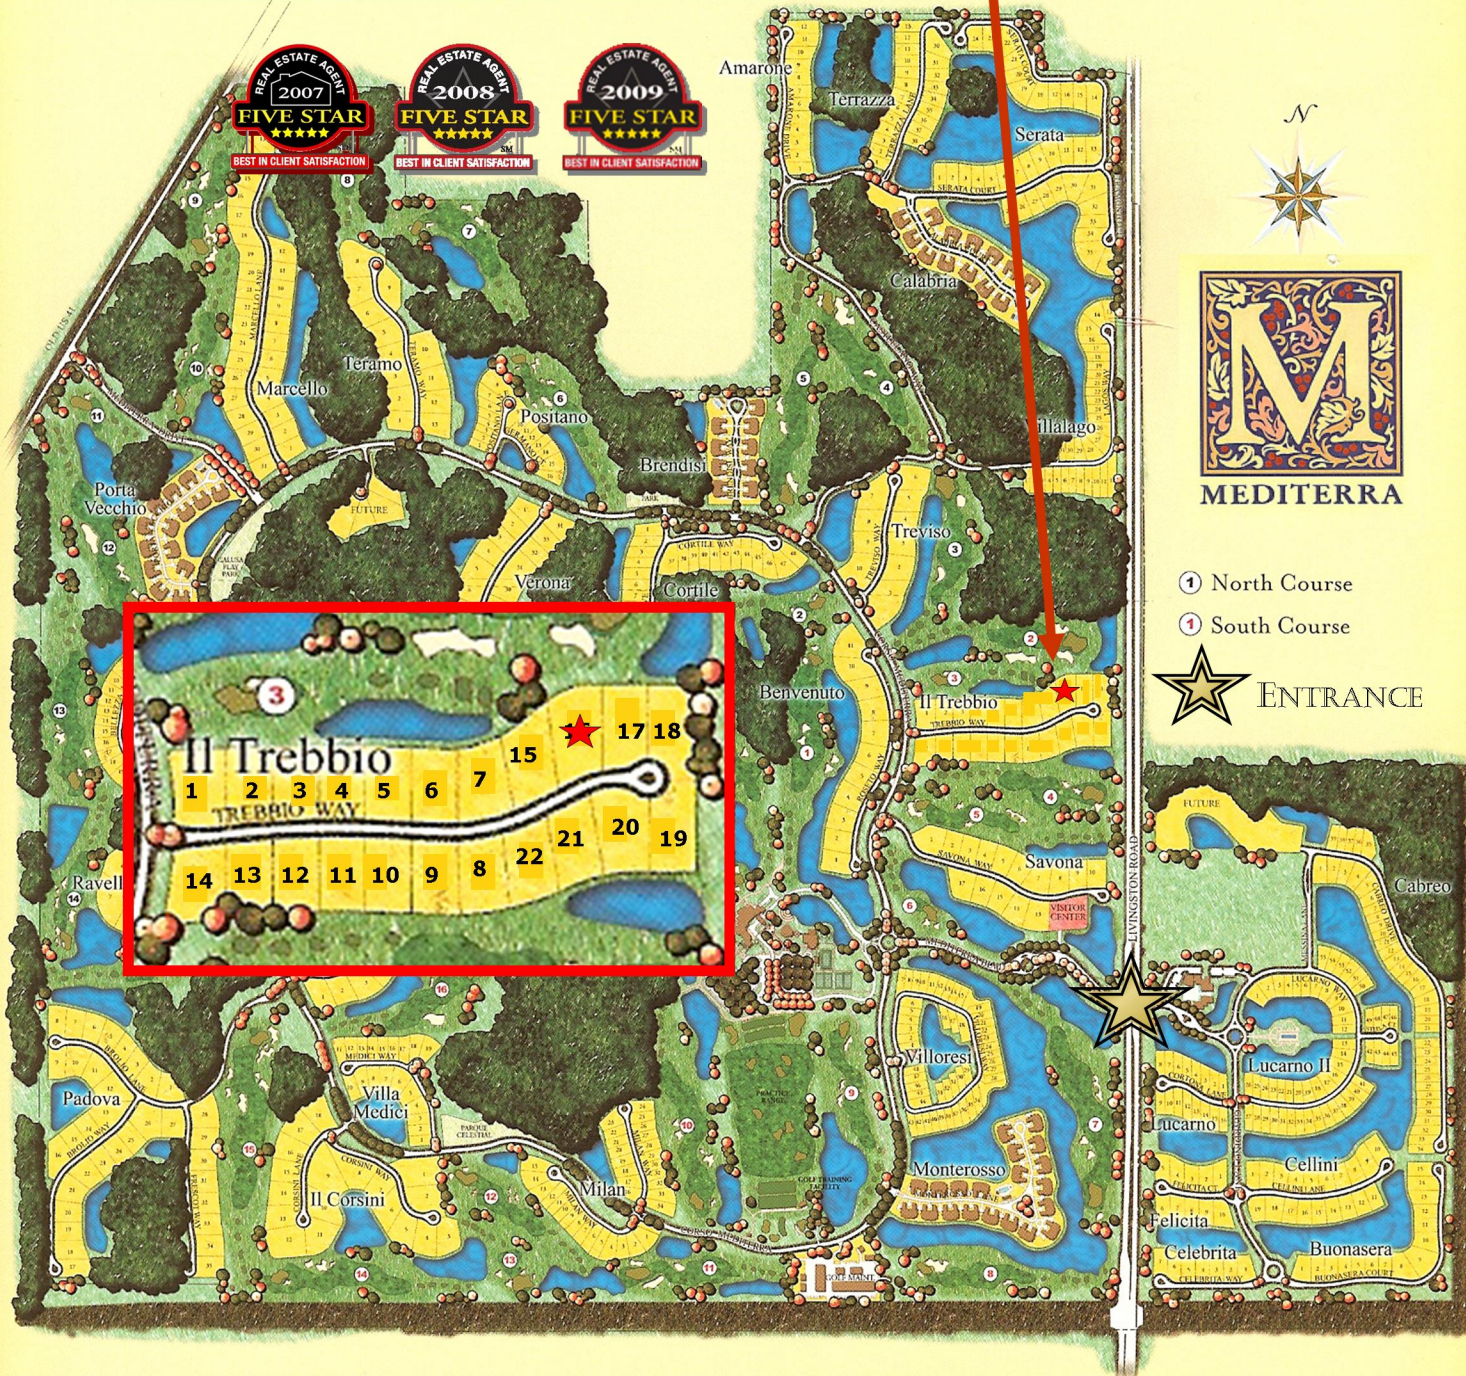

Pam Weekly
239-877-4253

Roy Weekly
239-877-4254

WEEKLY

REALTY GROUP LLC

Office: 239-793-8762

Roy@TeamWeekly.com

Pam@TeamWeekly.com

IL TREBBIO 16037 Trebbio Way

Single-family Neighborhoods

- | | | |
|------------|------------|---------|
| Amarone | Cortile | Ravello |
| Bello Lago | Felicita | Savona |
| Benvenuto | Il Corsini | Serata |
| Buonasera | Il Trebbio | Teramo |
| Celebrita | Marcello | Treviso |
| Cellini | Padova | Verona |

Single-family Villa Neighborhoods

- | | | |
|----------|----------|-----------|
| Bellezza | Medici | Terrazza |
| Cabreo | Milan | Villalago |
| Lucarno | Positano | Villorosi |

Coach Home Neighborhoods

- | | |
|----------|---------------|
| Brendisi | Monterosso |
| Calabria | Porta Vecchio |

All information deemed reliable but not guaranteed and should be independently verified.

www.TeamWeekly.com