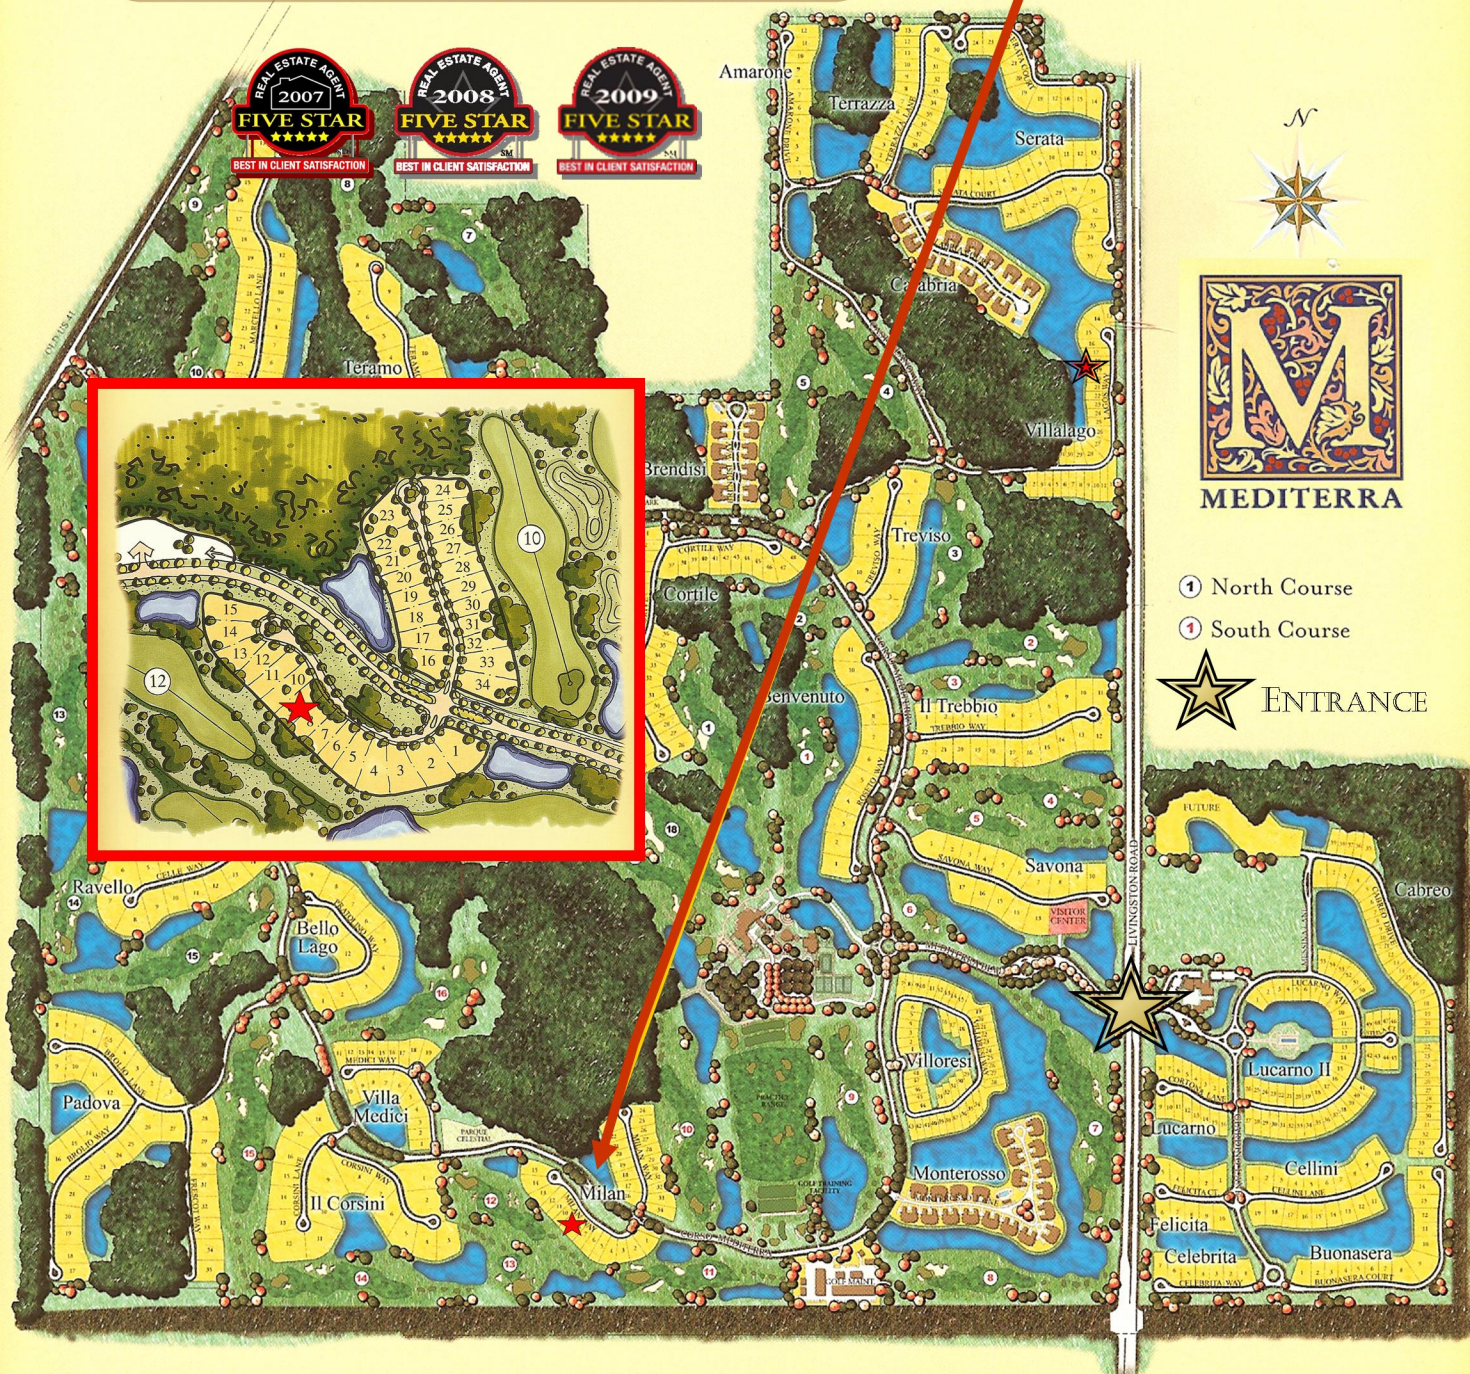

Pam Weekly
239-877-4253

Roy Weekly
239-877-4254

WEEKLY

REALTY GROUP LLC

Office: 239-793-8762

Roy@TeamWeekly.com

Pam@TeamWeekly.com

MILAN
15368 Milan Lane

MEDITERRA

- ① North Course
- ② South Course

Single-family Neighborhoods

- | | | |
|------------|------------|---------|
| Amarone | Cortile | Ravello |
| Bello Lago | Felicità | Savona |
| Benvenuto | Il Corsini | Serata |
| Buonasera | Il Trebbio | Teramo |
| Celebrita | Marcello | Treviso |
| Cellini | Padova | Verona |

Single-family Villa Neighborhoods

- | | | |
|----------|----------|-----------|
| Bellezza | Medici | Terrazza |
| Cabreo | Milan | Villalago |
| Lucarno | Positano | Villoresi |

Coach Home Neighborhoods

- | | |
|----------|---------------|
| Brendisi | Monterosso |
| Calabria | Porta Vecchio |

All information deemed reliable but not guaranteed and should be independently verified.

www.TeamWeekly.com