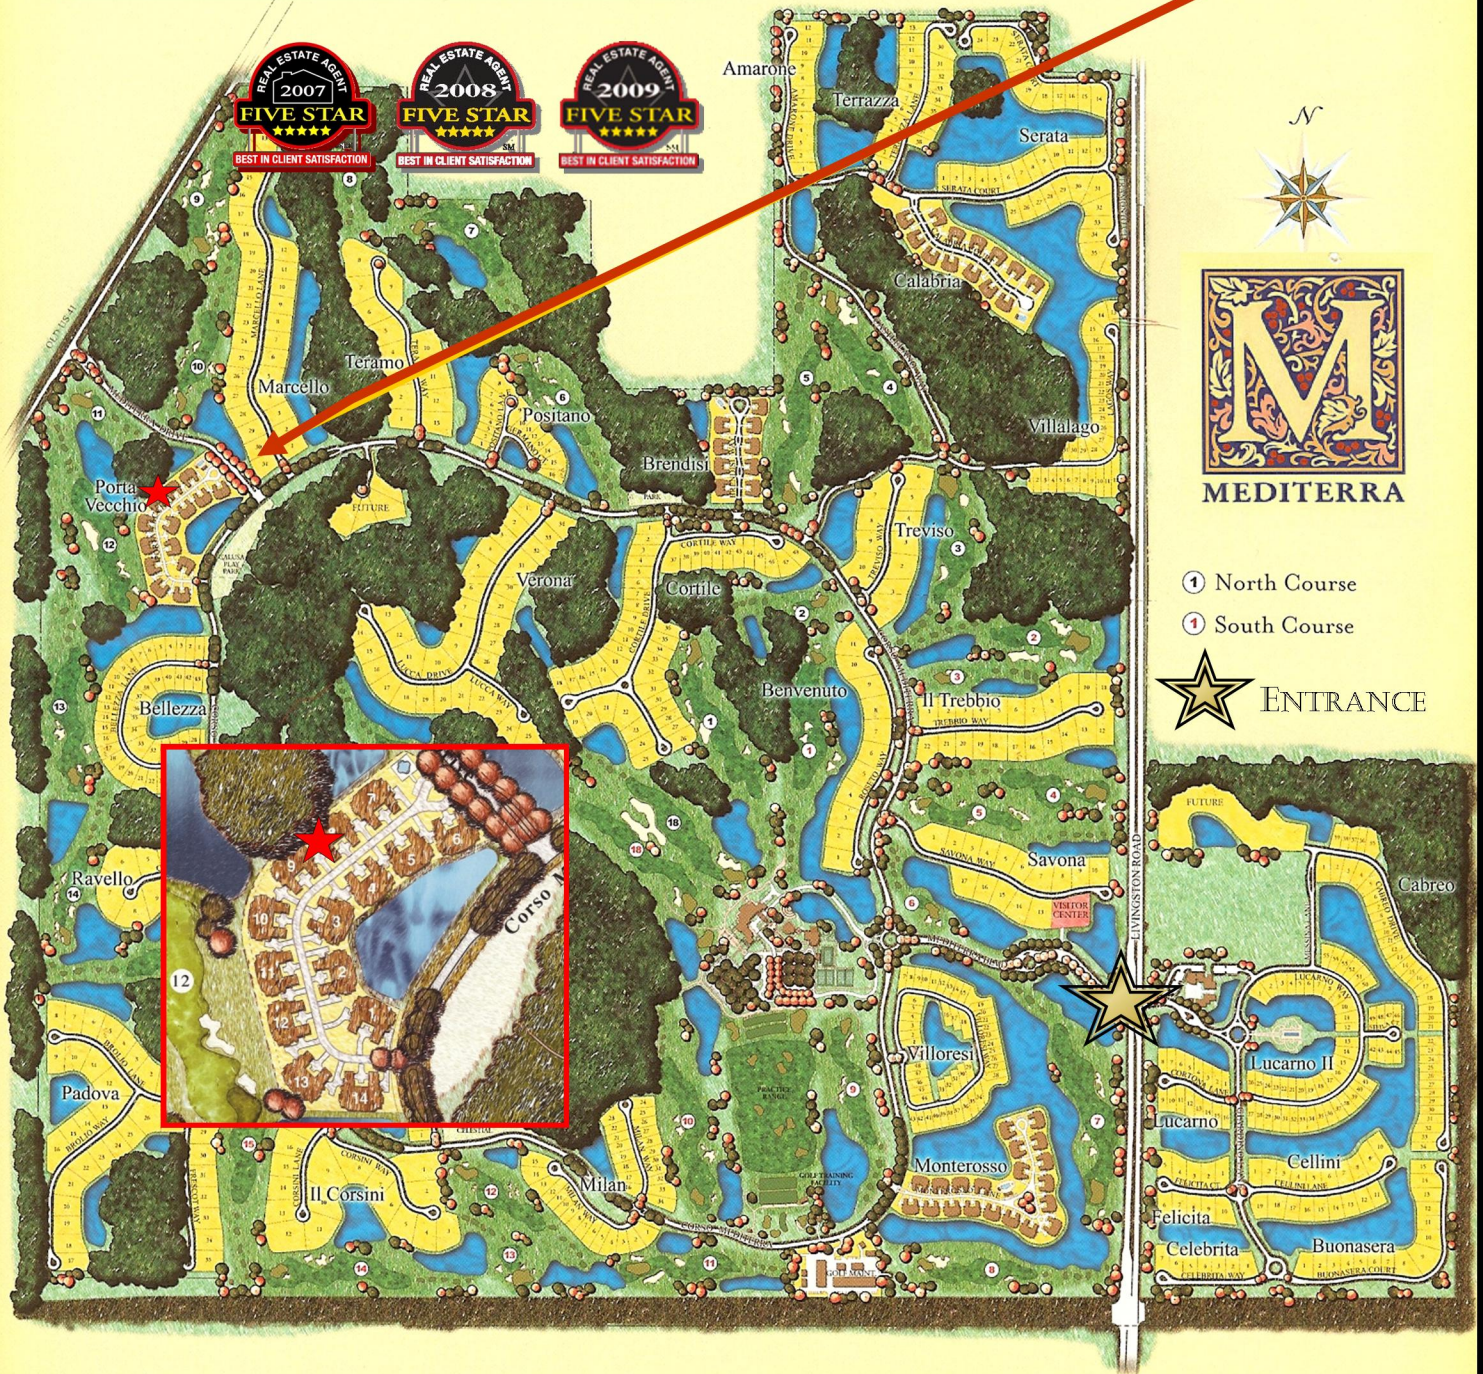

MEDITERRA

① North Course

② South Course

ENTRANCE

Single-family Neighborhoods

- | | | |
|------------|------------|---------|
| Amarone | Cortile | Ravello |
| Bello Lago | Felicita | Savona |
| Benvenuto | Il Corsini | Serata |
| Buonasera | Il Trebbio | Teramo |
| Celebrita | Marcello | Treviso |
| Cellini | Padova | Verona |

- | | |
|----------|---------------|
| Brendisi | Monterosso |
| Calabria | Porta Vecchio |

All information deemed reliable but not guaranteed and should be independently verified.

www.TeamWeekly.com