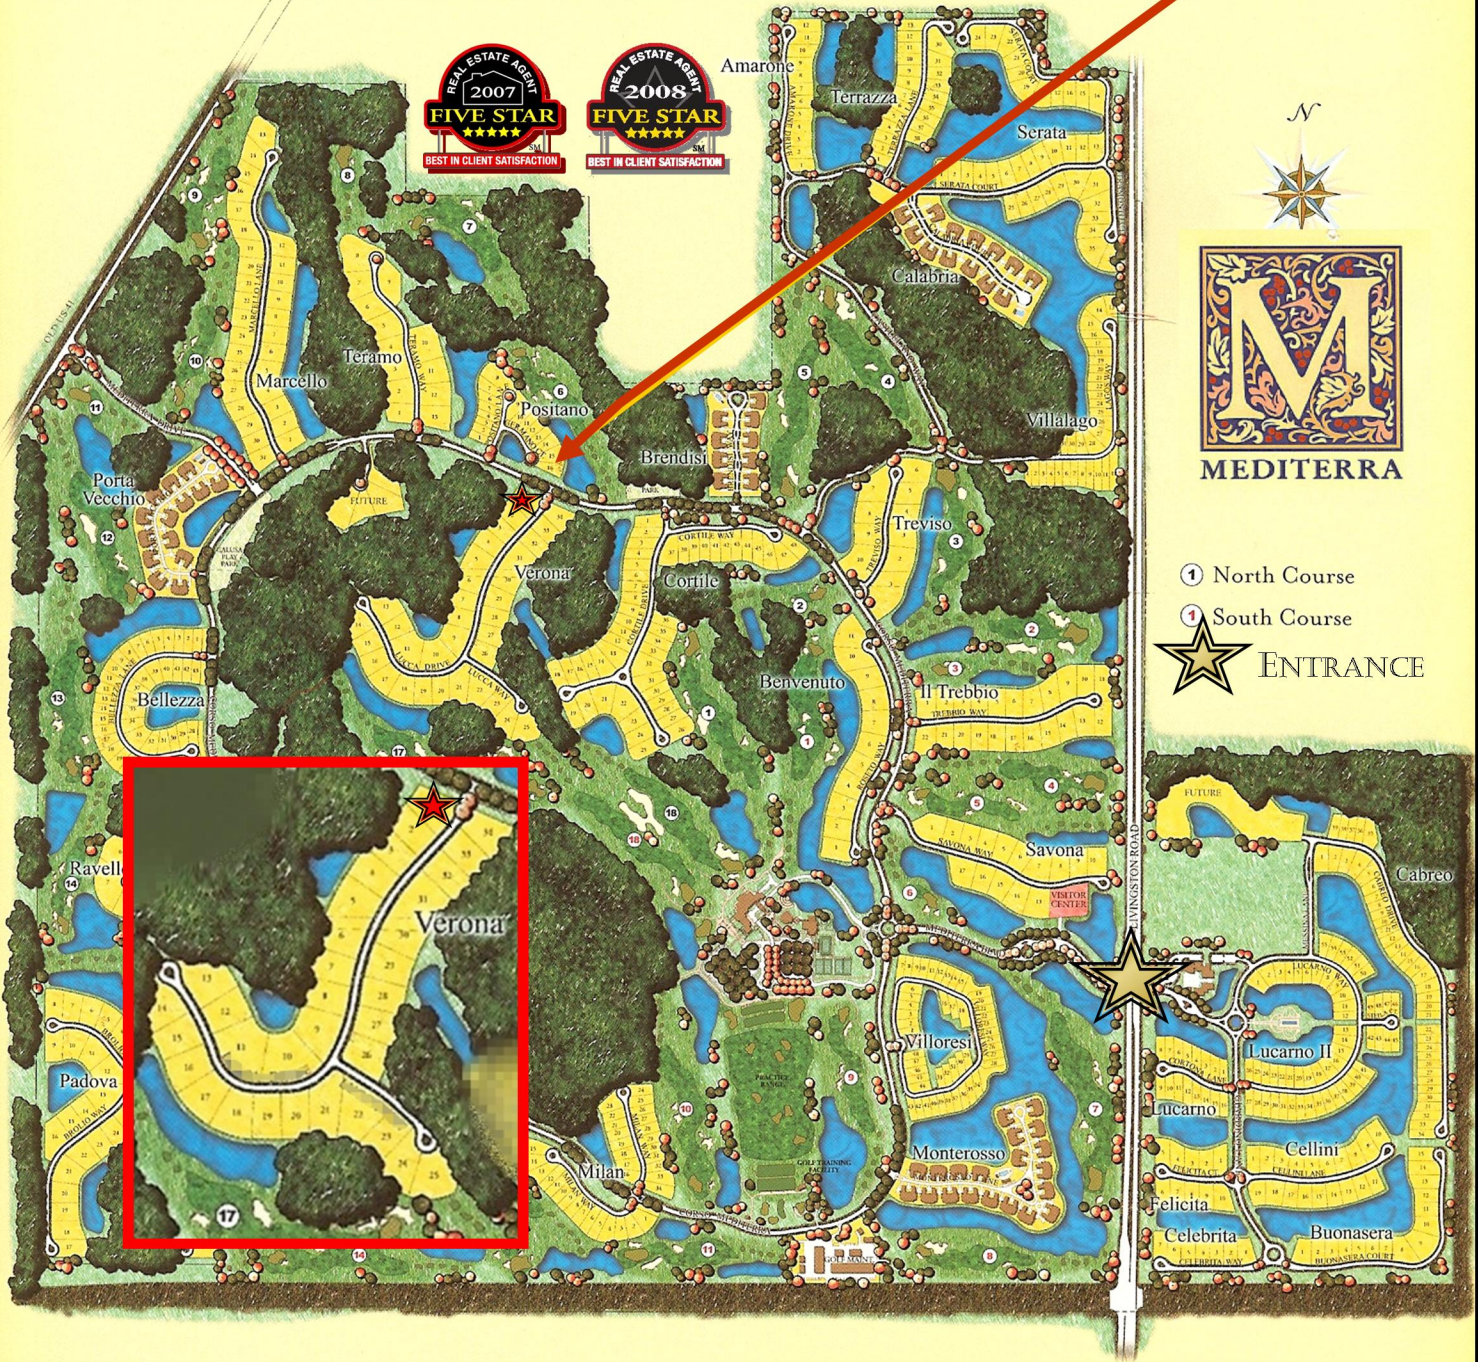

Pam Weekly
239-877-4253

Roy Weekly
239-877-4254

WEEKLY

REALTY GROUP LLC

Office: 239-793-8762

Roy@TeamWeekly.com

Pam@TeamWeekly.com

VERONA
17019 Verona Way

- ① North Course
- ② South Course
- ★ ENTRANCE

Single-family Neighborhoods

- | | | |
|------------|------------|---------|
| Amarone | Cortile | Ravello |
| Bello Lago | Felicita | Savona |
| Benvenuto | Il Corsini | Serata |
| Buonasera | Il Trebbio | Teramo |
| Celebrita | Marcello | Treviso |
| Cellini | Padova | Verona |

- | | |
|----------|---------------|
| Brendisi | Monterosso |
| Calabria | Porta Vecchio |

All information deemed reliable but not guaranteed and should be independently verified.

www.TeamWeekly.com