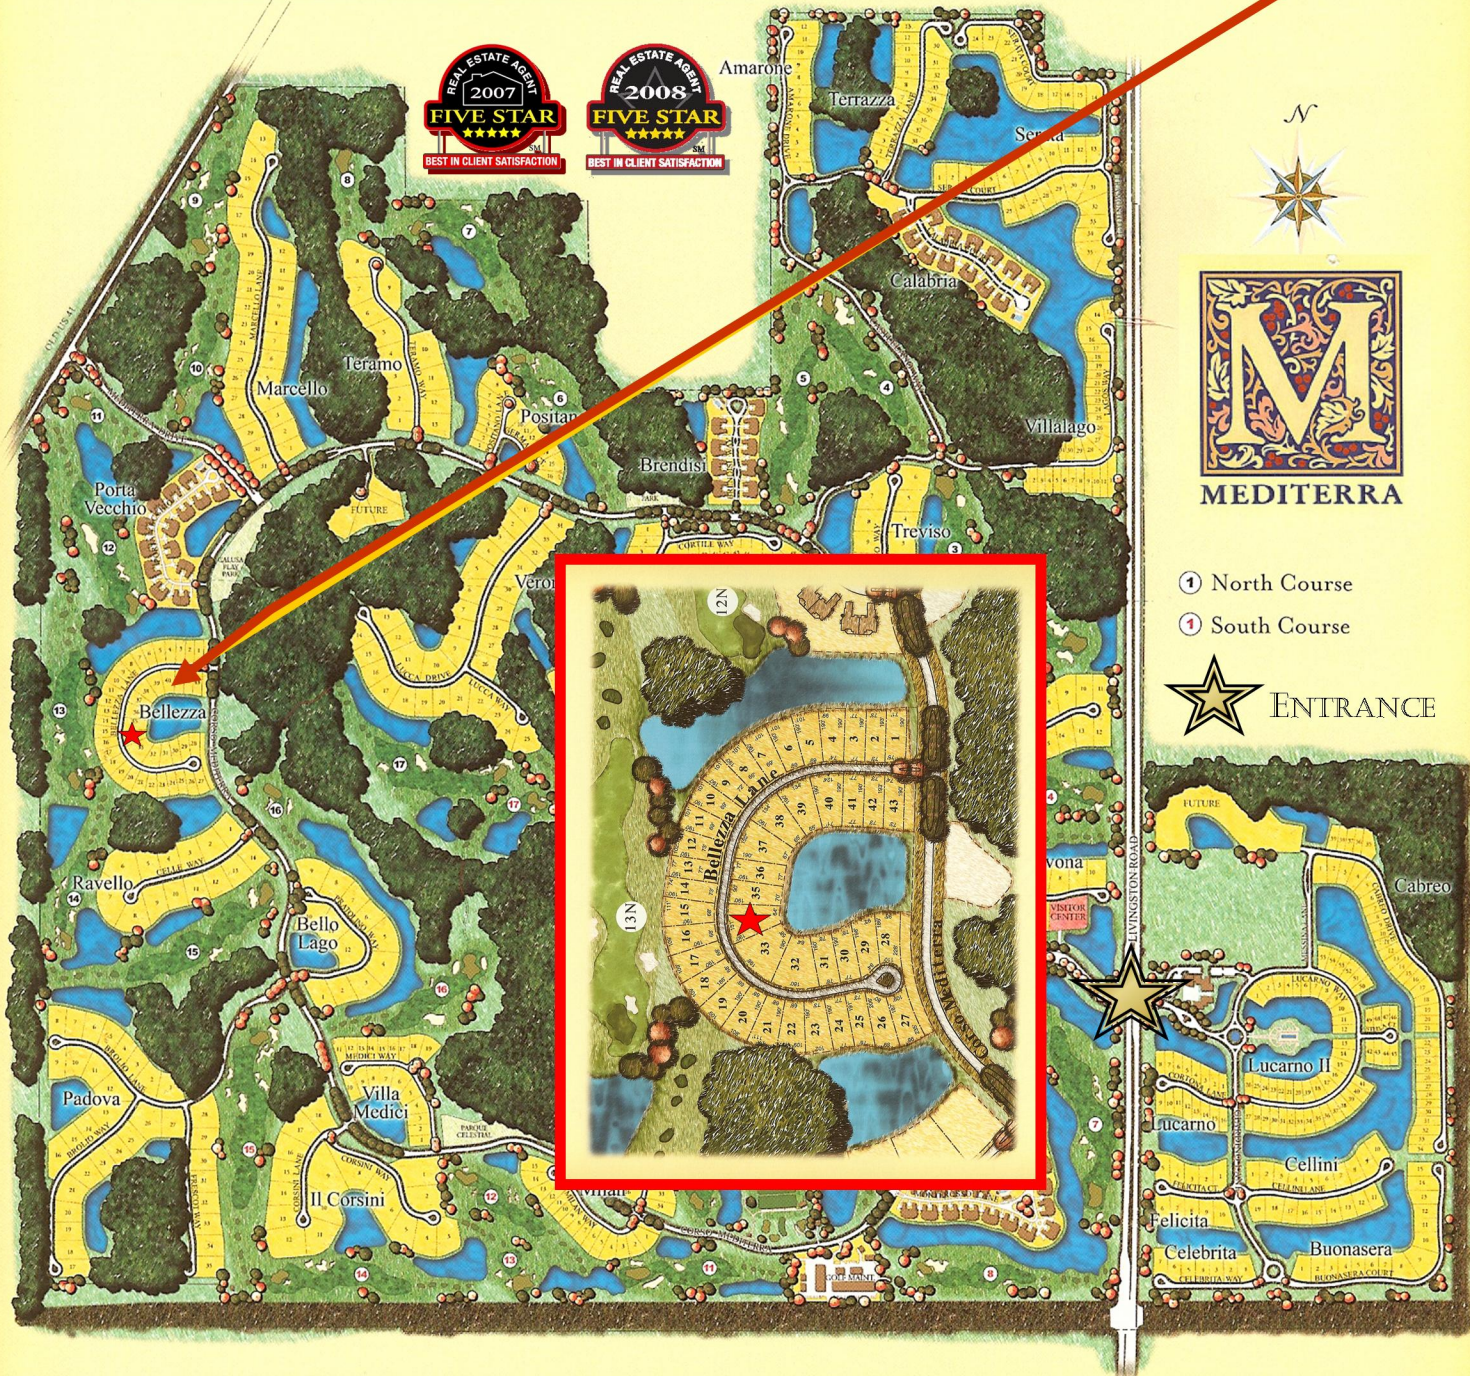

14865 Bellezza Lane

MEDITERRA

- ① North Course
- ① South Course
- ★ ENTRANCE

Single-family Neighborhoods

- | | | |
|------------|------------|---------|
| Amarone | Cortile | Ravello |
| Bello Lago | Felicità | Savona |
| Benvenuto | Il Corsini | Serata |
| Buonasera | Il Trebbio | Teramo |
| Celebrità | Marcello | Treviso |
| Cellini | Padova | Verona |

- | | |
|----------|---------------|
| Brendisi | Monterosso |
| Calabria | Porta Vecchio |

All information deemed reliable but not guaranteed and should be independently verified.

www.TeamWeekly.com