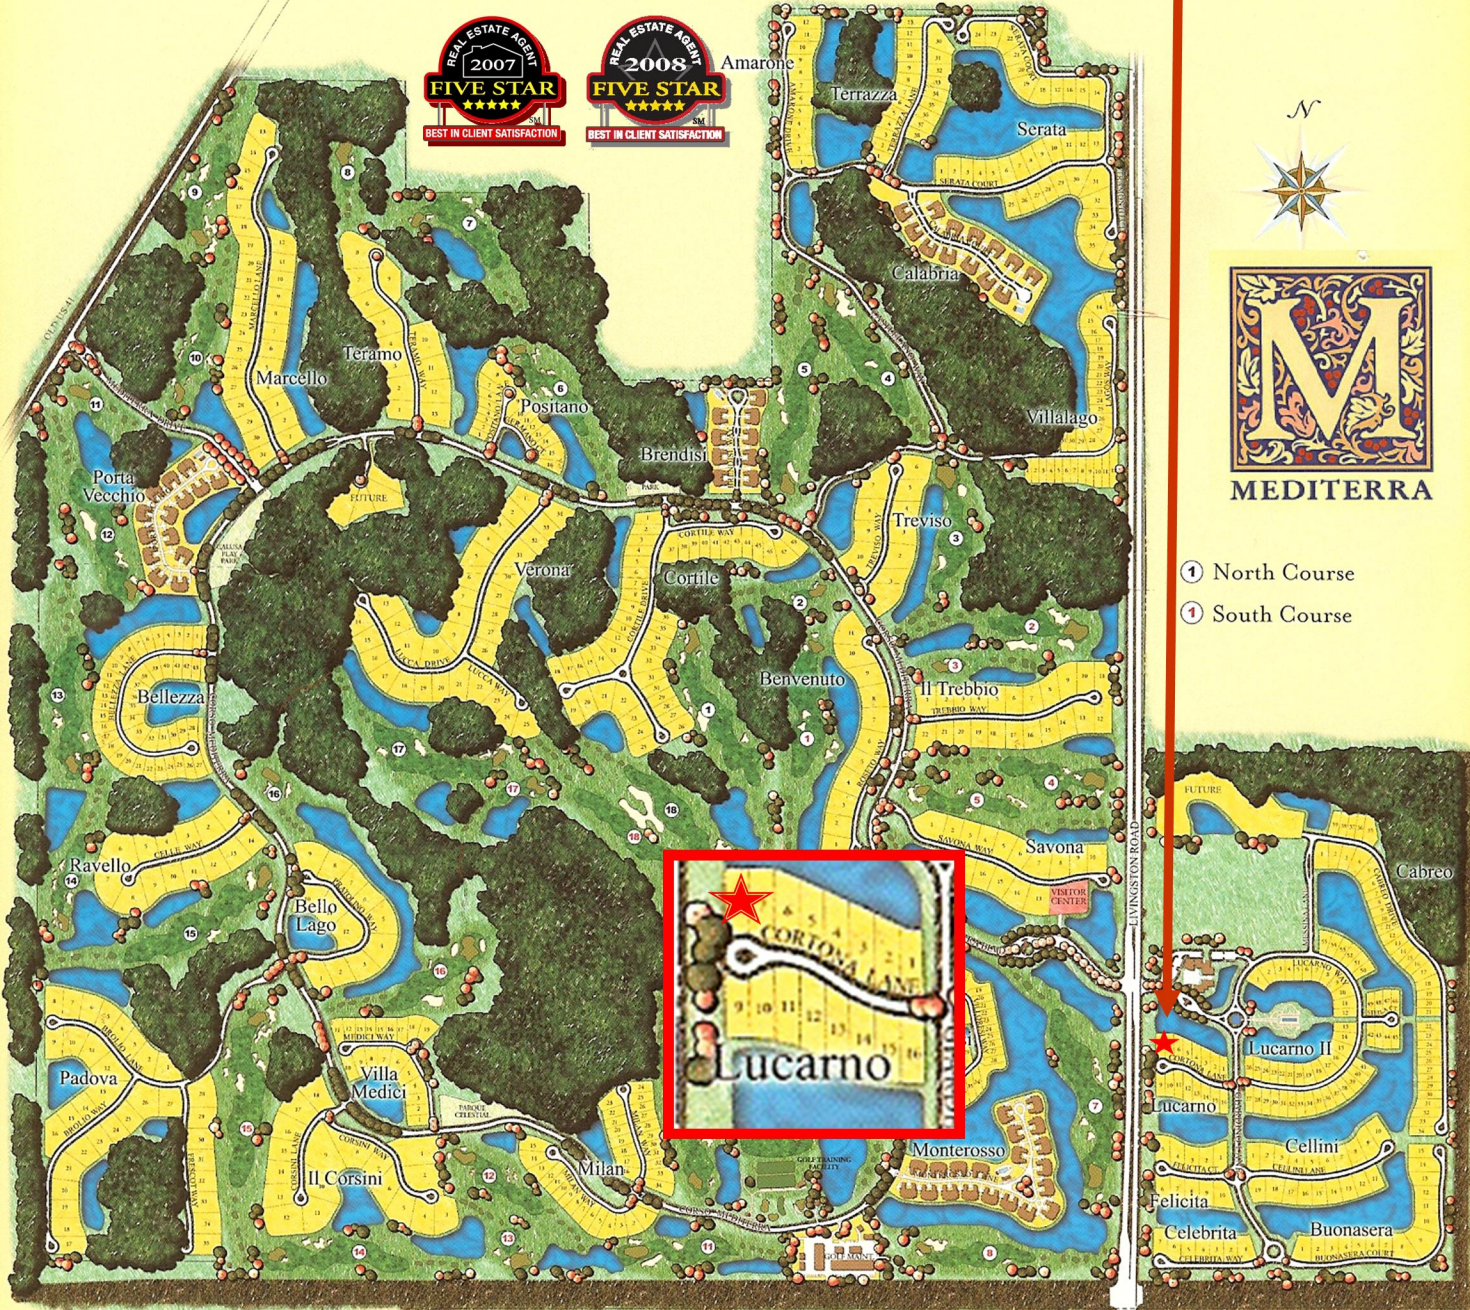

Pam Weekly
239-877-4253

Roy Weekly
239-877-4254

WEEKLY

REALTY GROUP LLC

Office: 239-793-8762

Roy@TeamWeekly.com

Pam@TeamWeekly.com

LUCARNO
16615 Cortona Lane

- ① North Course
- ② South Course

Single-family Neighborhoods

- Amarone
- Bello Lago
- Benvenuto
- Buonasera
- Celebrita
- Cellini
- Cortile
- Felicita
- Il Corsini
- Marcello
- Padova
- Ravello
- Savona
- Serata
- Teramo
- Treviso
- Verona

Single-family Villa Neighborhoods

- Bellezza
- Cabreo
- Lucarno
- Medici
- Milan
- Positano
- Terrazza
- Villalago
- Villoresi

Coach Home Neighborhoods

- Brendisi
- Calabria
- Monterosso
- Porta Vecchio

All information deemed reliable but not guaranteed and should be independently verified.