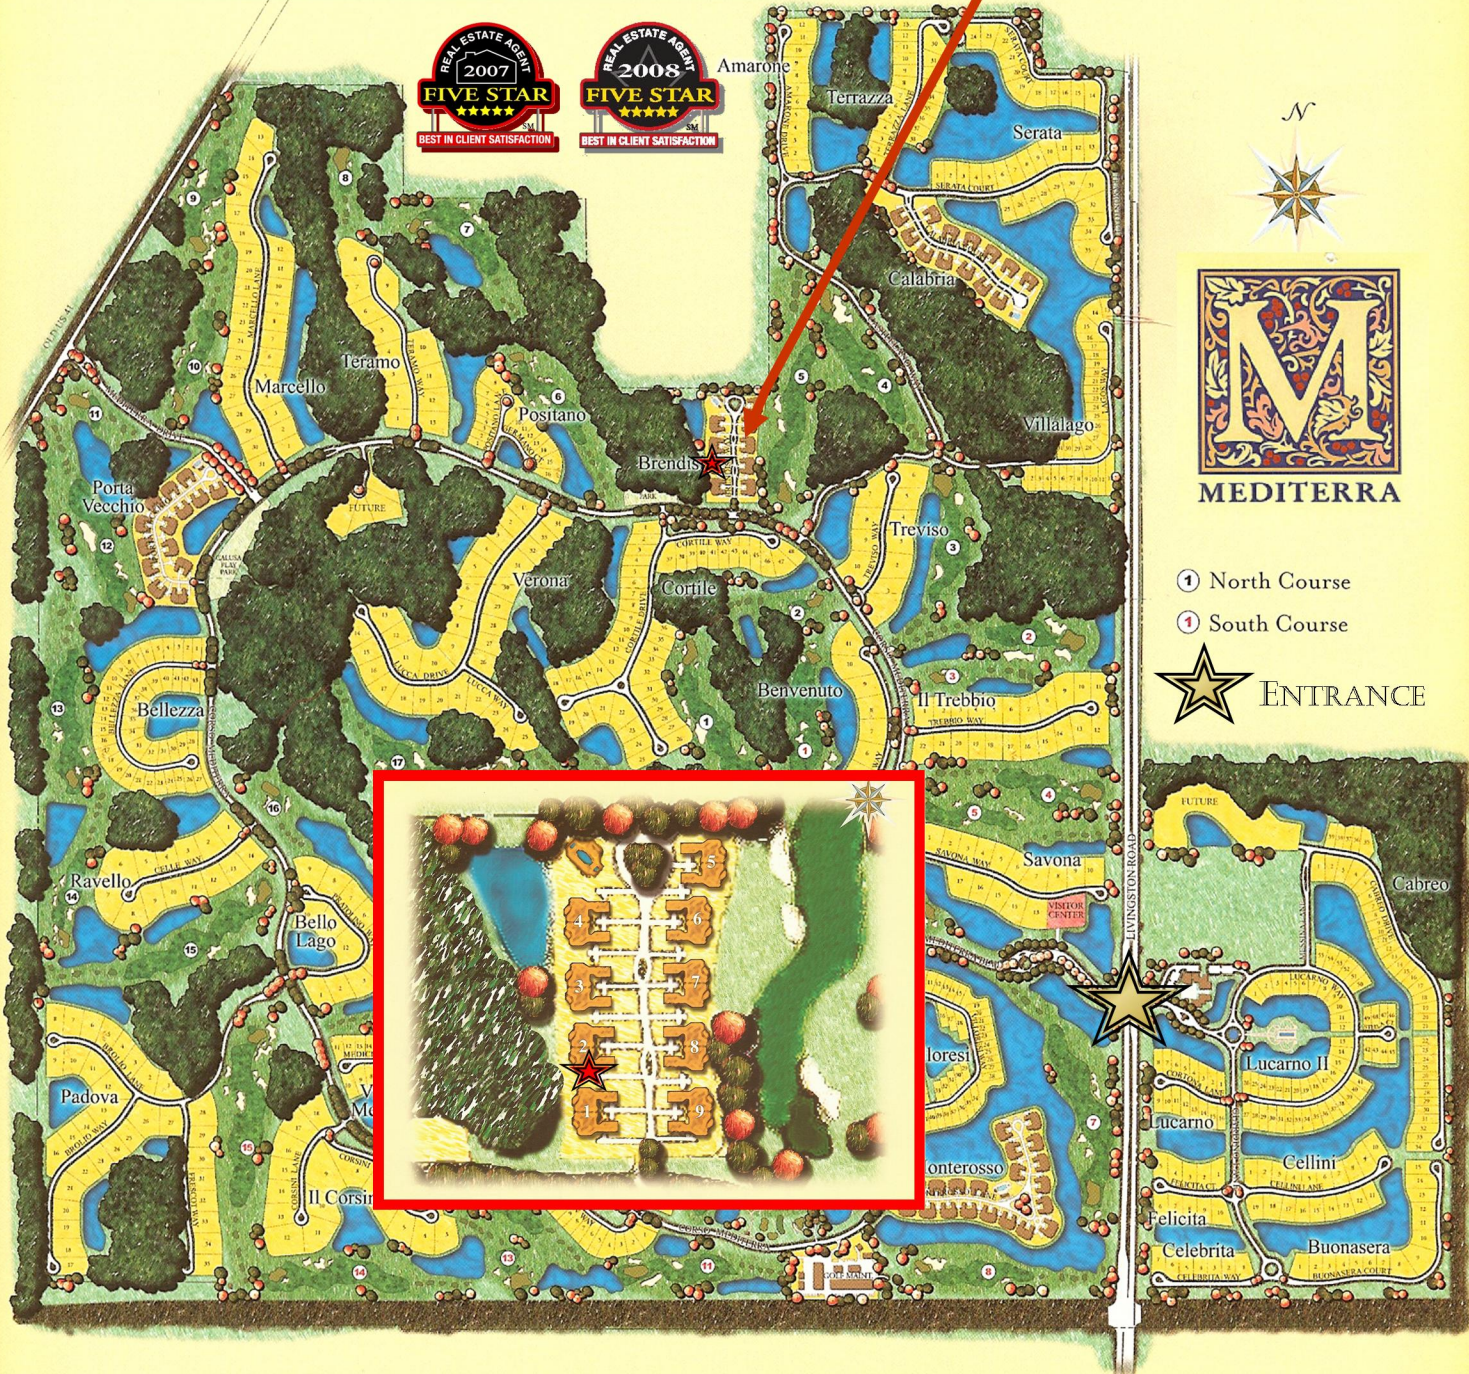

MEDITERRA

- ① North Course
- ② South Course
- ★ ENTRANCE

Single-family Neighborhoods

- | | | |
|------------|------------|---------|
| Amarone | Cortile | Ravello |
| Bello Lago | Felicita | Savona |
| Benvenuto | Il Corsini | Serata |
| Buonasera | Il Trebbio | Teramo |
| Celebrita | Marcello | Treviso |
| Cellini | Padova | Verona |

Single-family Villa Neighborhoods

- | | | |
|----------|----------|-----------|
| Bellezza | Medici | Terrazza |
| Cabreo | Milan | Villalago |
| Lucarno | Positano | Villoresi |

Coach Home Neighborhoods

- | | |
|----------|---------------|
| Brendisi | Monterosso |
| Calabria | Porta Vecchio |

All information deemed reliable but not guaranteed and should be independently verified.

www.TeamWeekly.com