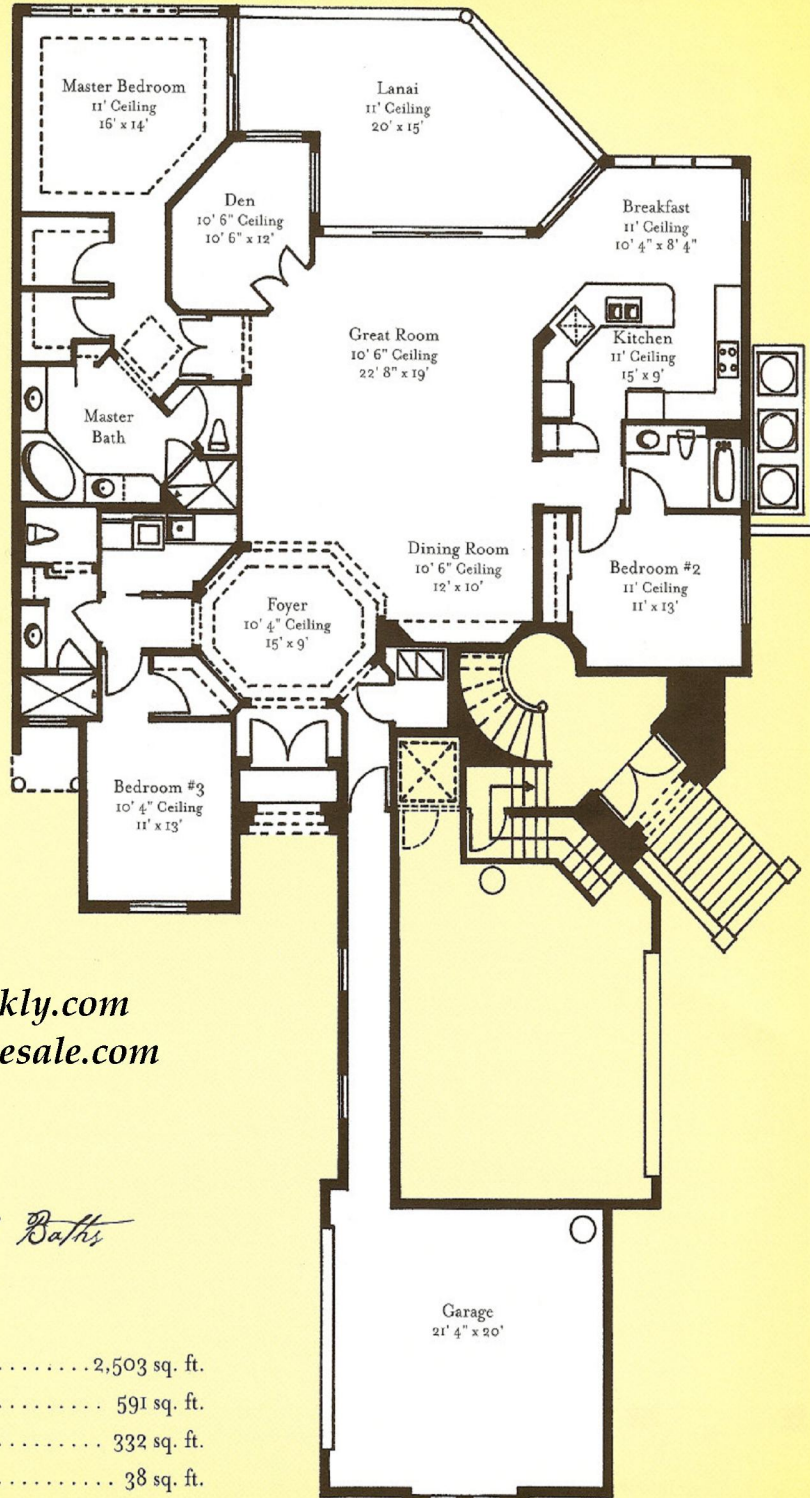

Pam Weekly
239-877-4253

Roy Weekly
239-877-4254

WEEKLY
REALTY GROUP LLC

Office: 239-793-8762

Roy@TeamWeekly.com

Pam@TeamWeekly.com

MONTEROSSO
15516 Monterosso Lane #101

www.TeamWeekly.com
www.MediterraResale.com

3 Bedroom, Den, 3 Baths
Alessandra

Total A/C Area: ..... 2,503 sq. ft.
Garage: ..... 591 sq. ft.
Lanai: ..... 332 sq. ft.
Covered Entry: ..... 38 sq. ft.

Total Area Under Roof: ... 3,464 sq. ft.

All information deemed reliable but not guaranteed and should be independently verified.